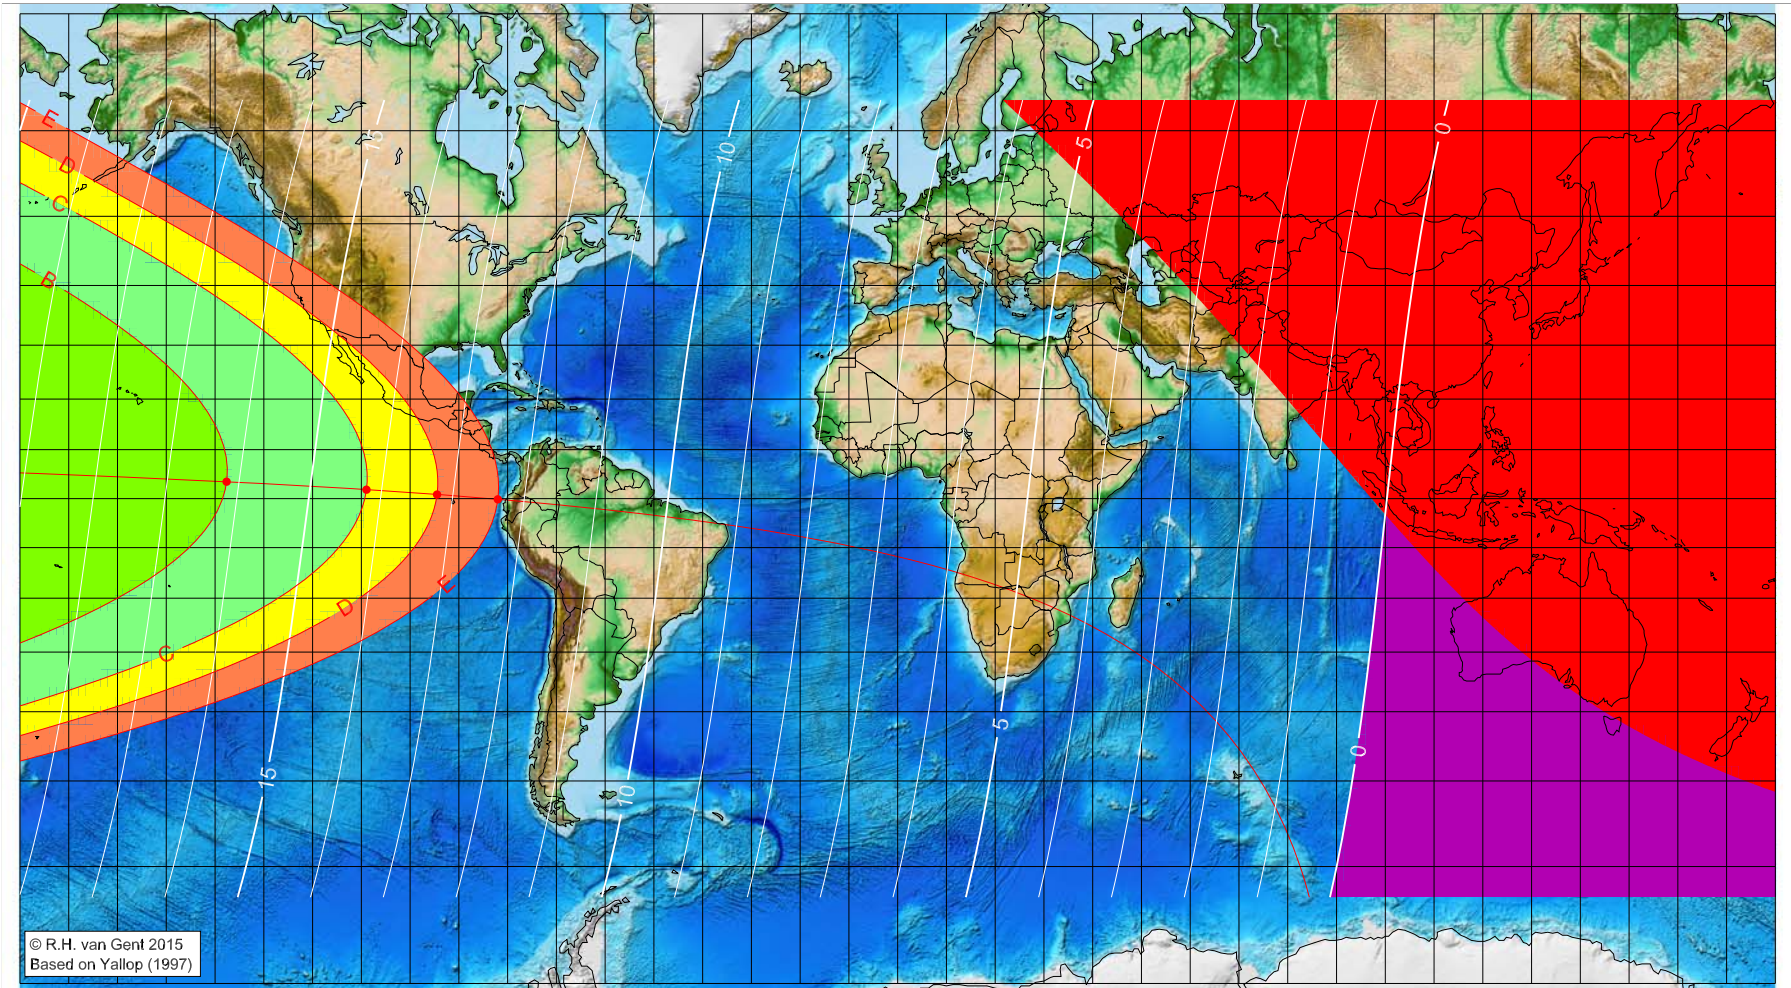

First visibility lunar crescent for Rajab 1437 AH

Global visibility map for 7 April 2016 [Thursday]
Day of luni-solar conjunction

Astronomical New Moon: 7 April 2016, 11h 23.8m (UTC)

First visibility (●)

Astronomical (Brown) Lunation Number = 1154
Islamic Lunation Number = 17239
TT - UT [= ΔT] = 1.1 min

- A – easily visible to the unaided eye
- B – visible under perfect atmospheric conditions
- C – visible to the unaided eye after found with optical aid
- D – only visible with binoculars or conventional telescopes
- E – not visible with conventional telescopes
- F – below Danjon limit (7°)

Longitude (°)	Latitude (°)	Lunar age (h)
-137.63	3.47	16.17
-108.95	1.83	14.21
-94.47	0.83	13.22
-82.01	-0.15	12.37

Lunar age (in hours) is given for the 'best time', defined as the moment 4/9ths between sunset and moonset

■ moonset before sunset

■ before conjunction (astronomical new moon)

More info: <http://www.staff.science.uu.nl/~gent0113/>