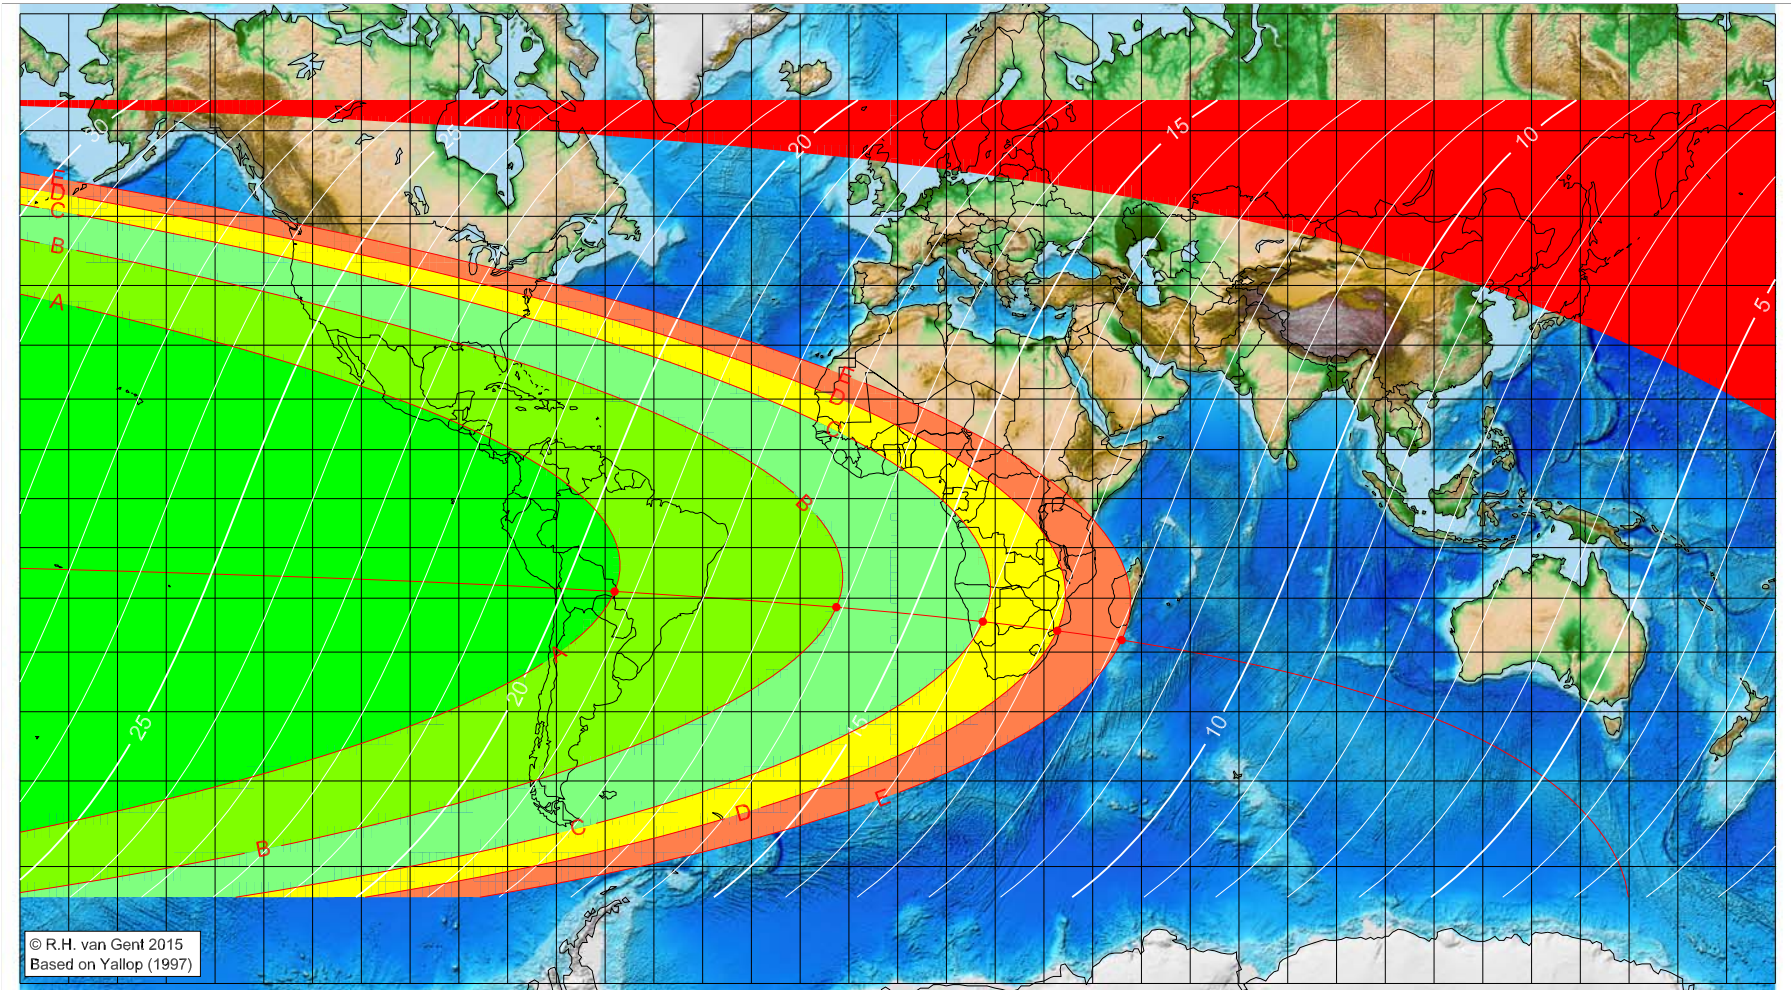

# First visibility lunar crescent for Shawwāl 1438 AH

Global visibility map for 24 June 2017 [Saturday]  
Day of luni-solar conjunction

Astronomical New Moon: 24 June 2017, 2h 30.8m (UTC)

First visibility (•)

Astronomical (Brown) Lunation Number = 1169  
Islamic Lunation Number = 17254  
TT - UT [= ΔT] = 1.1 min

- A – easily visible to the unaided eye
- B – visible under perfect atmospheric conditions
- C – visible to the unaided eye after found with optical aid
- D – only visible with binoculars or conventional telescopes
- E – not visible with conventional telescopes
- F – below Danjon limit (7°)
- moonset before sunset
- before conjunction (astronomical new moon)

Longitude (°)	Latitude (°)	Lunar age (h)
-58.05	-18.70	19.28
-12.58	-21.72	16.09
17.47	-24.45	13.96
32.72	-26.15	12.87
45.91	-27.84	11.92

Lunar age (in hours) is given for the 'best time', defined as the moment 4/9ths between sunset and moonset