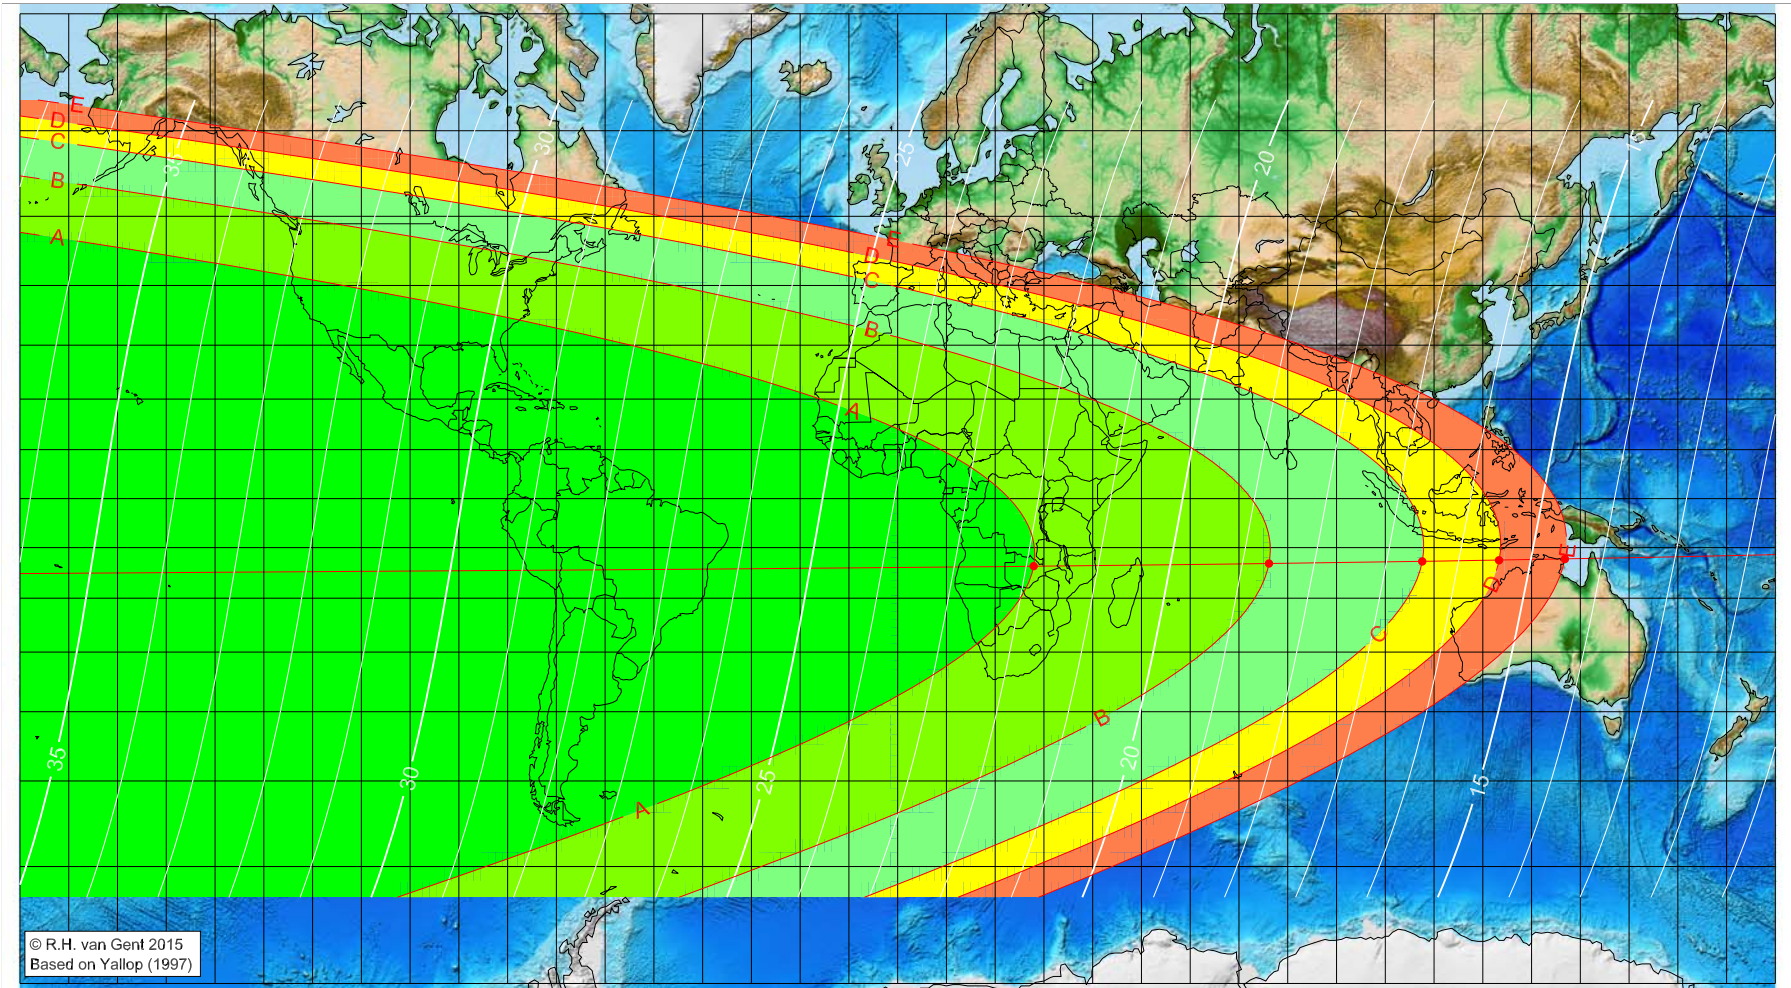

First visibility lunar crescent for Dhu 'l-Hijja 1438 AH

Global visibility map for 22 August 2017 [Tuesday]
Day after luni-solar conjunction

Astronomical New Moon: 21 August 2017, 18h 30.2m (UTC)

First visibility (●)

Astronomical (Brown) Lunation Number = 1171
Islamic Lunation Number = 17256
TT - UT [= ΔT] = 1.1 min

- A – easily visible to the unaided eye
- B – visible under perfect atmospheric conditions
- C – visible to the unaided eye after found with optical aid
- D – only visible with binoculars or conventional telescopes
- E – not visible with conventional telescopes
- F – below Danjon limit (7°)
- moonset before sunset
- before conjunction (astronomical new moon)

Longitude (°)	Latitude (°)	Lunar age (h)
27.90	-13.71	21.90
76.15	-13.19	18.63
107.58	-12.78	16.51
123.33	-12.54	15.44
136.83	-12.31	14.53

Lunar age (in hours) is given for the 'best time', defined as the moment 4/9ths between sunset and moonset