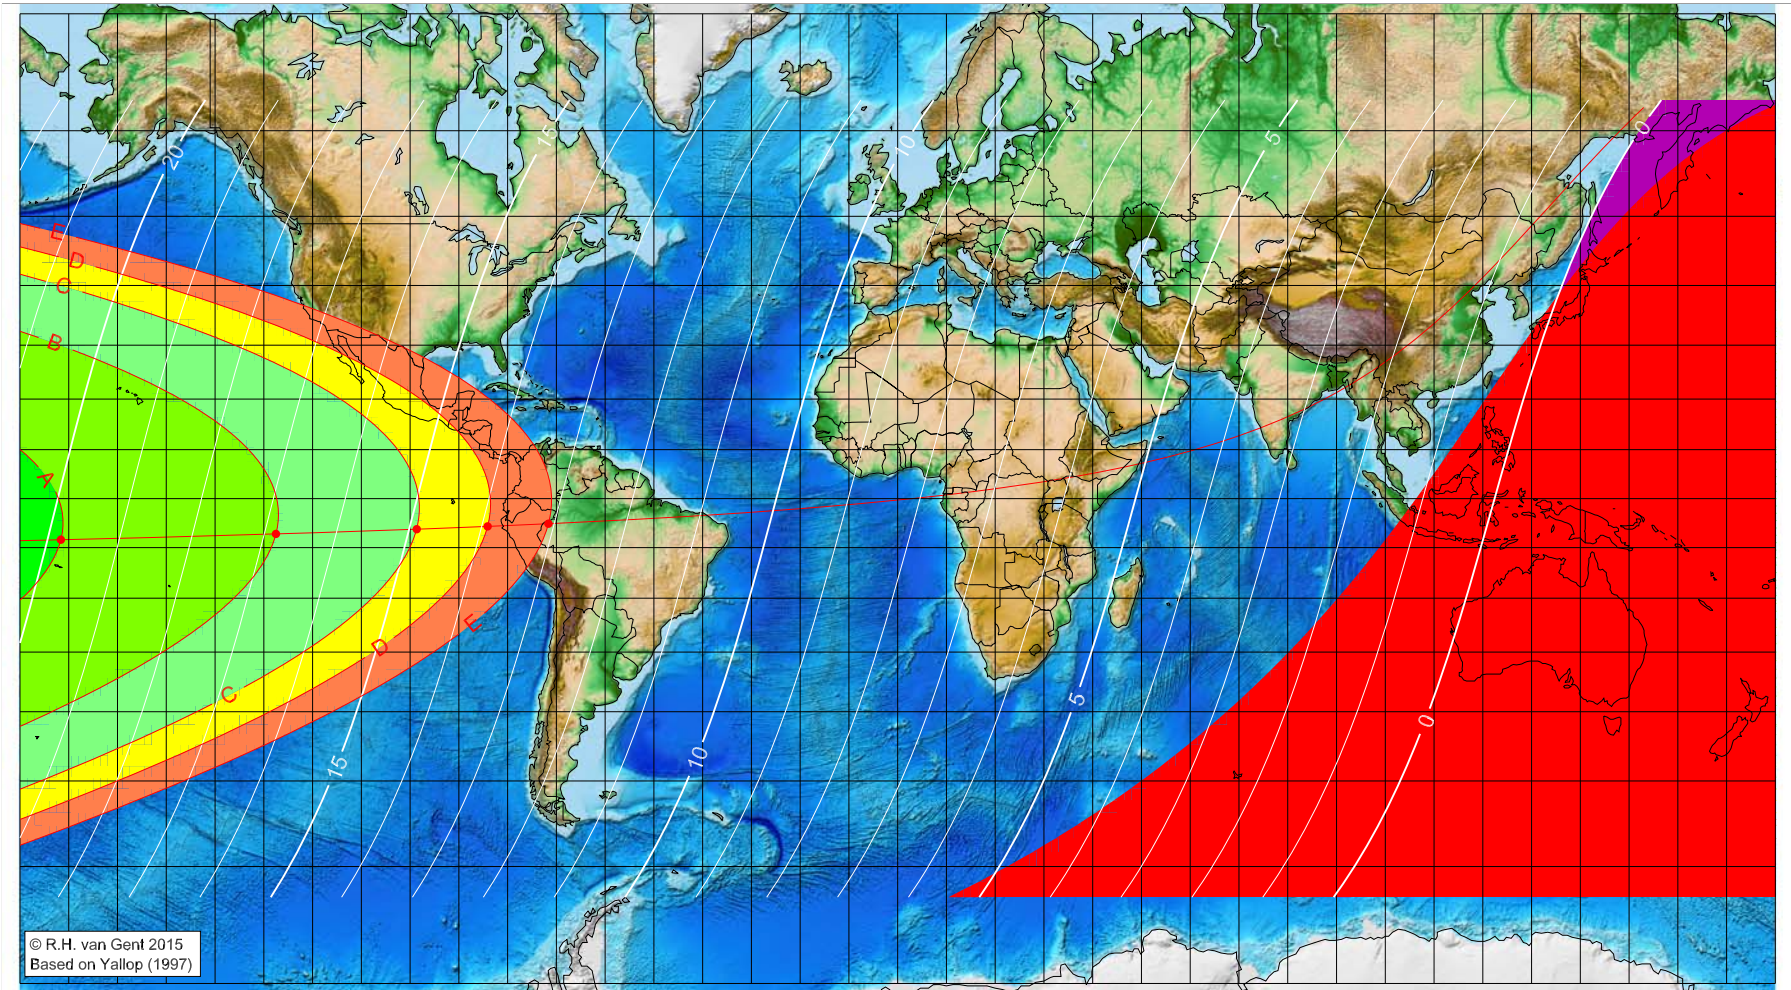

First visibility lunar crescent for Dhu 'l-Hijja 1439 AH

Global visibility map for 11 August 2018 [Saturday]
Day of luni-solar conjunction

Astronomical New Moon: 11 August 2018, 9h 57.7m (UTC)

First visibility (•)

Astronomical (Brown) Lunation Number = 1183

Islamic Lunation Number = 17268

TT - UT [= ΔT] = 1.2 min

Lunar age (in hours) is given for the 'best time', defined as the moment 4/9ths between sunset and moonset

- A – easily visible to the unaided eye
- B – visible under perfect atmospheric conditions
- C – visible to the unaided eye after found with optical aid
- D – only visible with binoculars or conventional telescopes
- E – not visible with conventional telescopes
- F – below Danjon limit (7°)

Longitude (°)	Latitude (°)	Lunar age (h)
-171.62	-8.40	19.81
-127.51	-7.22	16.84
-98.63	-6.26	14.89
-84.10	-5.69	13.92
-71.62	-5.14	13.08

■ moonset before sunset

■ before conjunction (astronomical new moon)