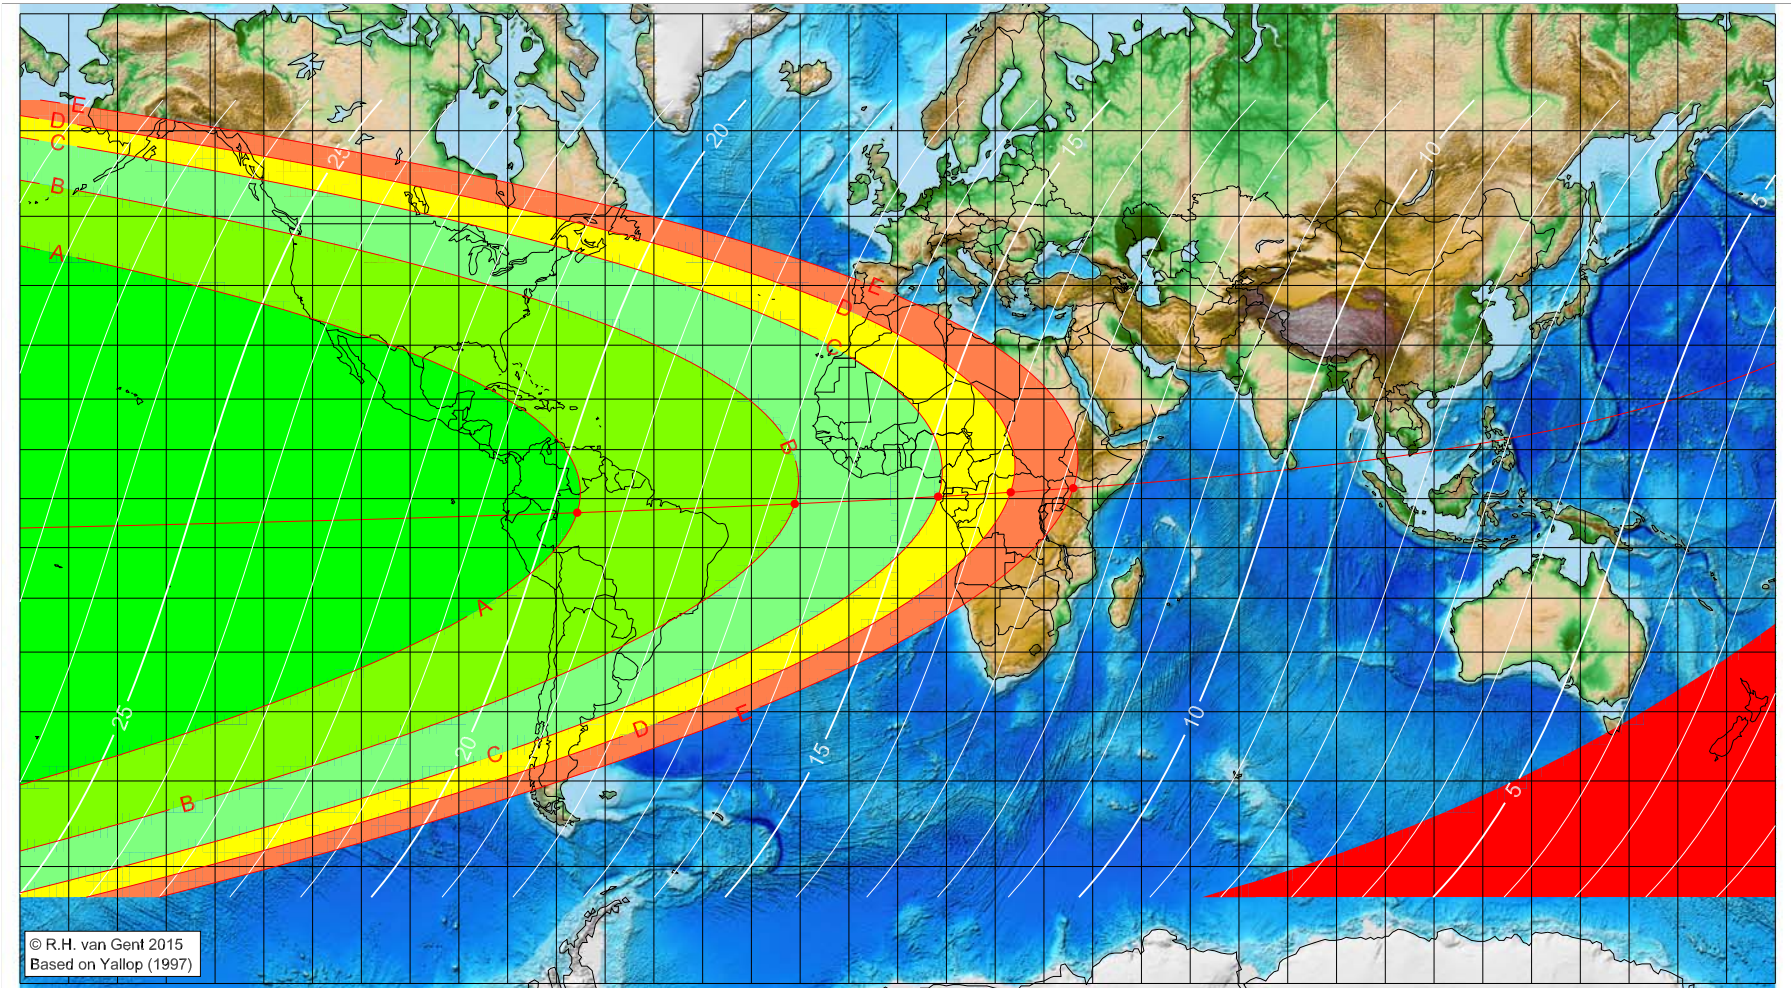

First visibility lunar crescent for Dhu 'l-Hijja 1440 AH

Global visibility map for 1 August 2019 [Thursday]
Day of luni-solar conjunction

Astronomical New Moon: 1 August 2019, 3h 11.9m (UTC)

First visibility (•)

Astronomical (Brown) Lunation Number = 1195
Islamic Lunation Number = 17280
TT - UT [= ΔT] = 1.2 min

- A – easily visible to the unaided eye
- B – visible under perfect atmospheric conditions
- C – visible to the unaided eye after found with optical aid
- D – only visible with binoculars or conventional telescopes
- E – not visible with conventional telescopes
- F – below Danjon limit (7°)

Longitude (°)	Latitude (°)	Lunar age (h)
-65.73	-2.88	19.63
-21.11	-1.08	16.64
8.30	0.41	14.67
23.18	1.30	13.68
36.02	2.15	12.83

Lunar age (in hours) is given for the 'best time', defined as the moment 4/9ths between sunset and moonset

- moonset before sunset
- before conjunction (astronomical new moon)

More info: <http://www.staff.science.uu.nl/~gent0113/>