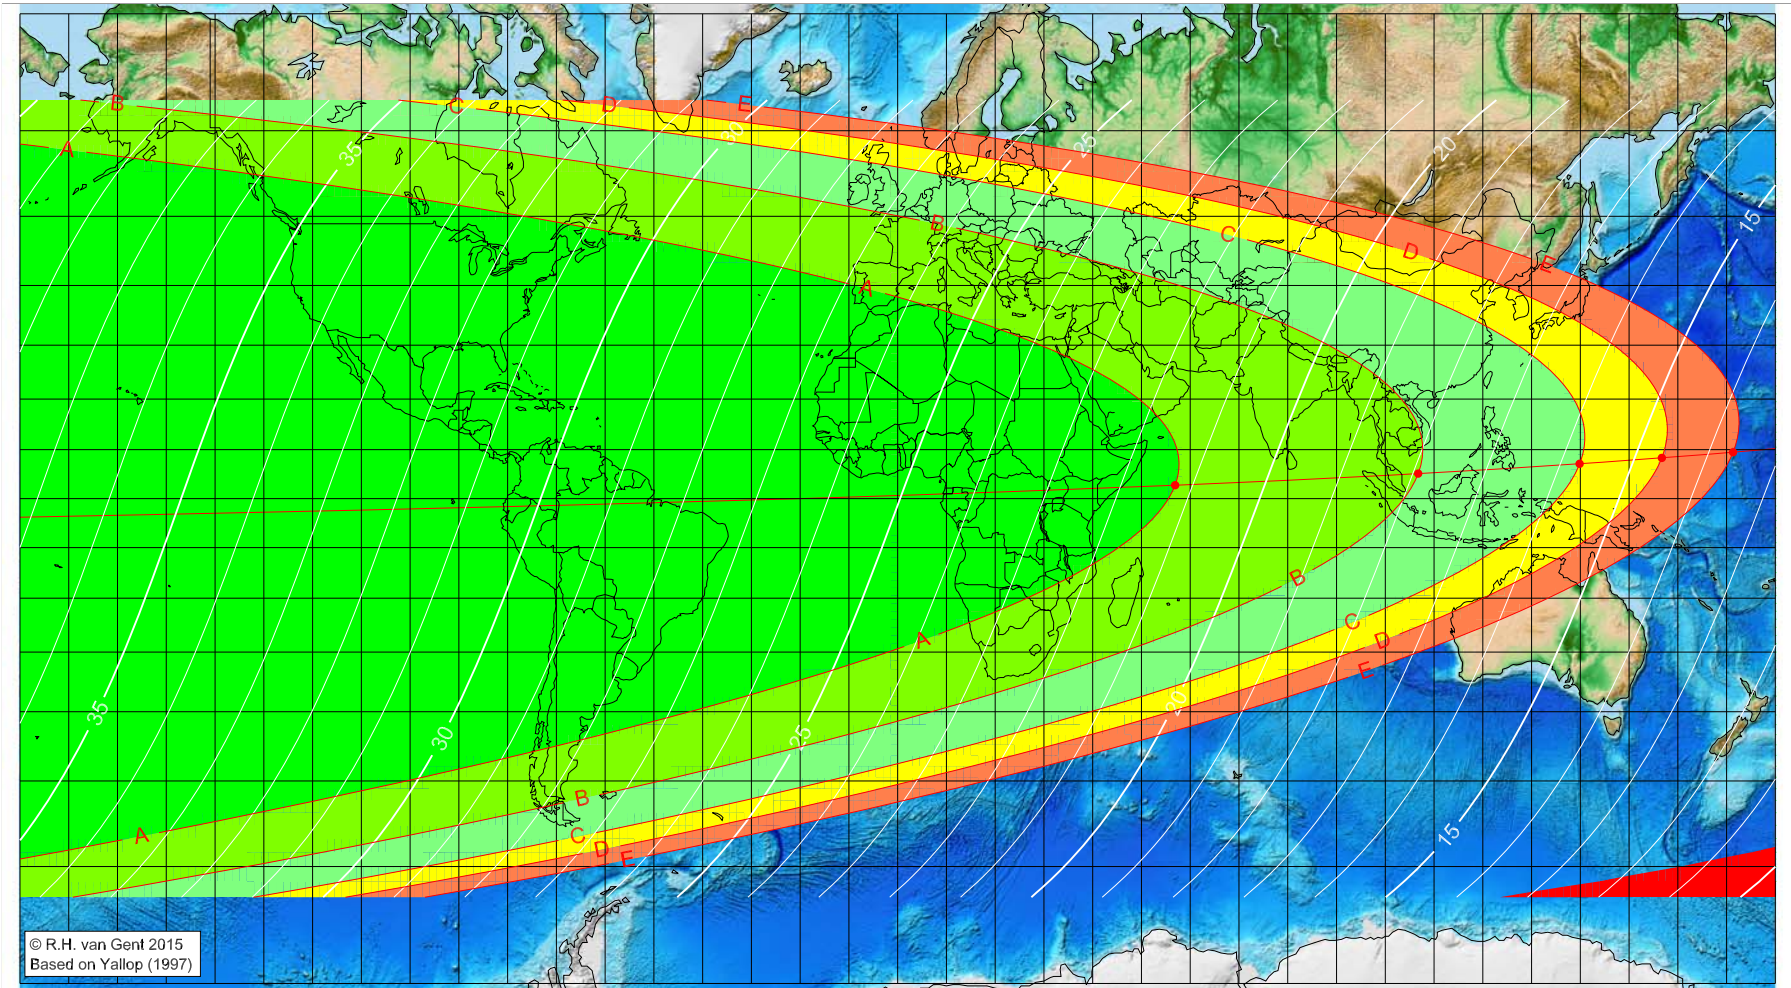

First visibility lunar crescent for Dhu 'l-Hijja 1441 AH

Global visibility map for 21 July 2020 [Tuesday]
Day after luni-solar conjunction

Astronomical New Moon: 20 July 2020, 17h 33.0m (UTC)

First visibility (•)

Astronomical (Brown) Lunation Number = 1207
Islamic Lunation Number = 17292
TT - UT [= ΔT] = 1.2 min

- A – easily visible to the unaided eye
- B – visible under perfect atmospheric conditions
- C – visible to the unaided eye after found with optical aid
- D – only visible with binoculars or conventional telescopes
- E – not visible with conventional telescopes
- F – below Danjon limit (7°)
- moonset before sunset
- before conjunction (astronomical new moon)

Longitude (°)	Latitude (°)	Lunar age (h)
56.90	2.75	21.24
106.75	5.13	17.93
139.86	7.13	15.73
156.72	8.32	14.62
171.33	9.47	13.66

Lunar age (in hours) is given for the 'best time', defined as the moment 4/9ths between sunset and moonset