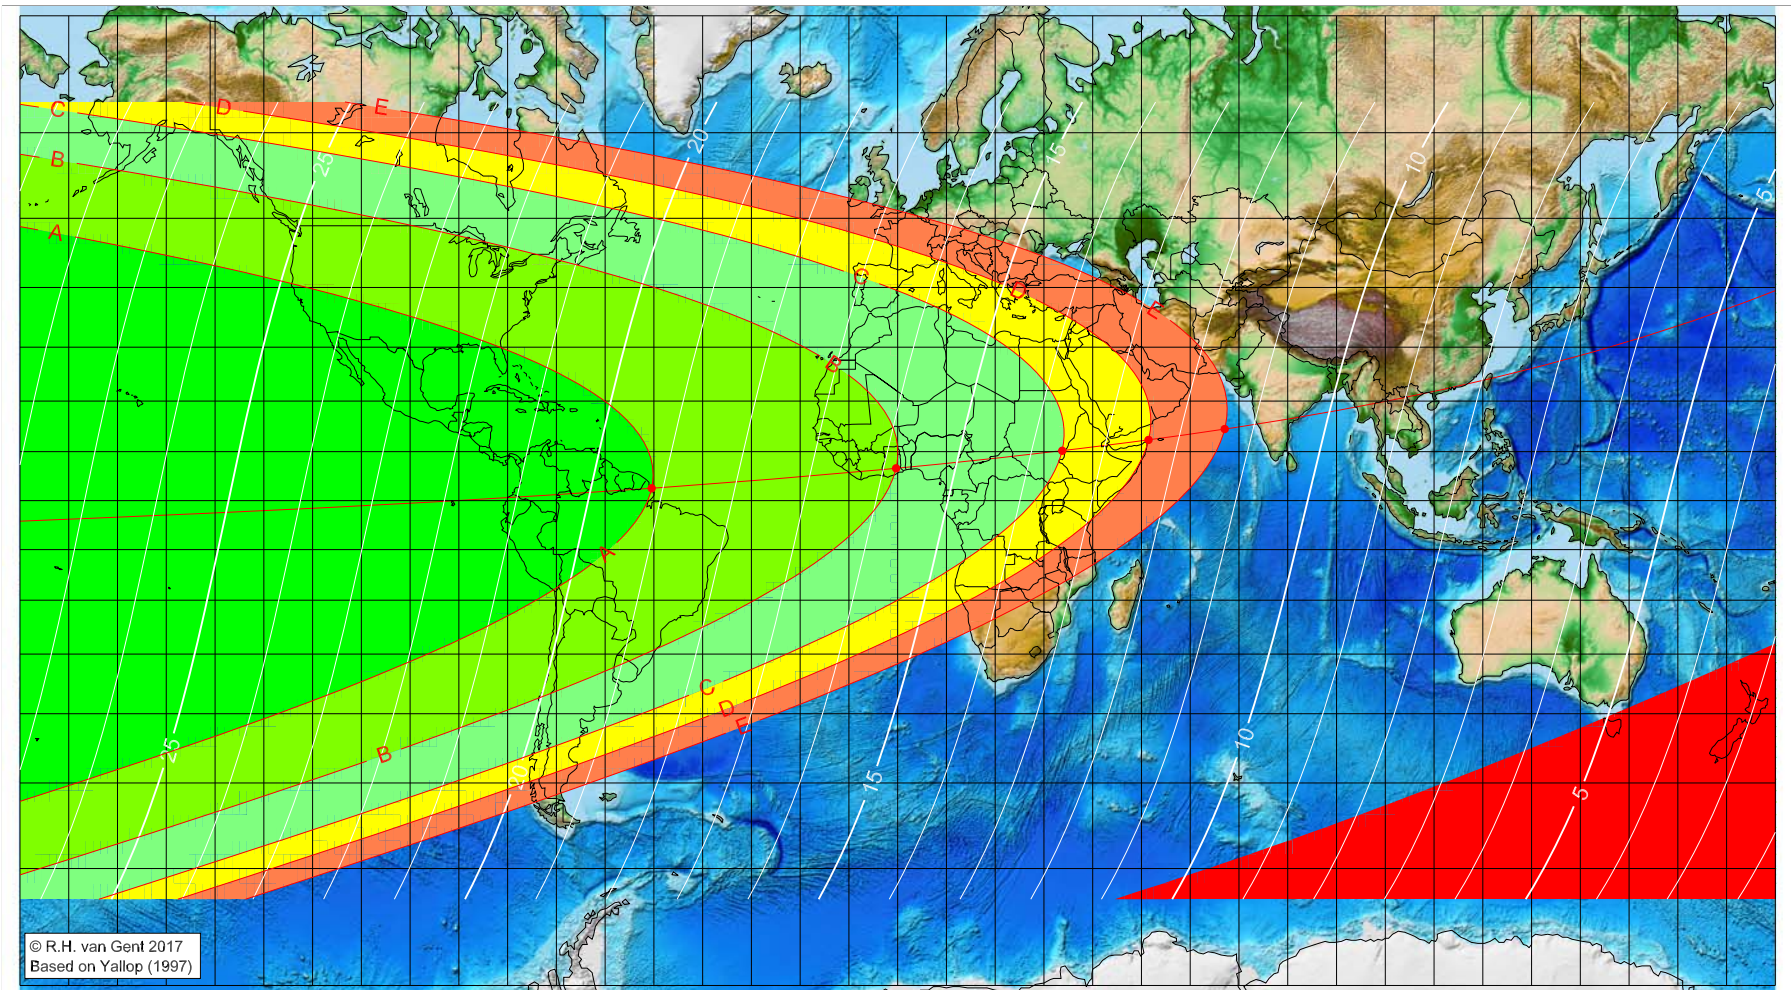

First visibility lunar crescent for Muḥarram 1442 AH

Global visibility map for 19 August 2020 [Wednesday]
Day of luni-solar conjunction

Astronomical New Moon: 19 August 2020, 2h 41.6m (UTC)

First visibility (•)

Astronomical (Brown) Lunation Number = 1208

Islamic Lunation Number = 17293

TT - UT [= ΔT] = 1.2 min

Lunar age (in hours) is given for the 'best time',
defined as the moment 4/9ths between sunset
and moonset

- A – easily visible to the unaided eye
- B – visible under perfect atmospheric conditions
- C – visible to the unaided eye after found with optical aid
- D – only visible with binoculars or conventional telescopes
- E – not visible with conventional telescopes
- F – below Danjon limit (7°)
- moonset before sunset
- before conjunction (astronomical new moon)

Longitude (°)	Latitude (°)	Lunar age (h)
-50.46	2.54	19.16
-0.32	6.61	15.82
33.75	10.17	13.58
51.45	12.36	12.41
67.07	14.52	11.39

More info: <http://www.staff.science.uu.nl/~gent0113/>