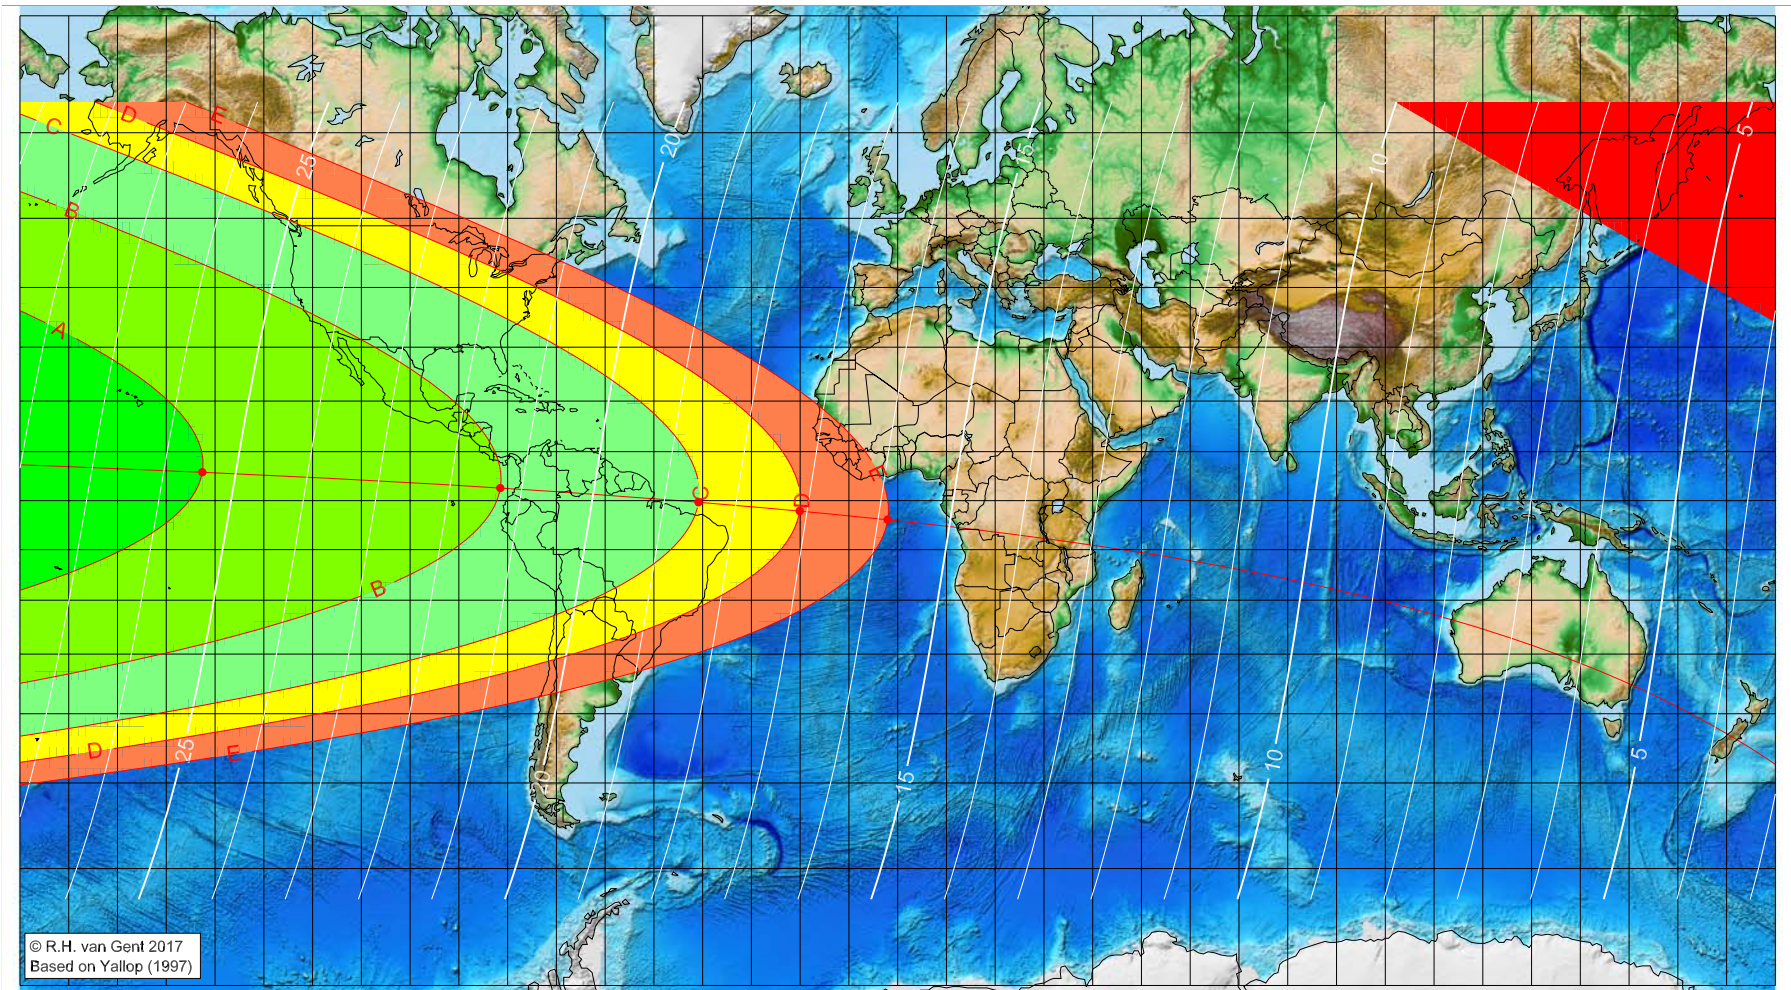

First visibility lunar crescent for Ramaḍān 1442 AH

Global visibility map for 12 April 2021 [Monday]
Day of luni-solar conjunction

Astronomical New Moon: 12 April 2021, 2h 30.7m (UTC)

First visibility (●)

Astronomical (Brown) Lunation Number = 1216

Islamic Lunation Number = 17301

TT - UT [= ΔT] = 1.2 min

Lunar age (in hours) is given for the 'best time',
defined as the moment 4/9ths between sunset
and moonset

- A – easily visible to the unaided eye
- B – visible under perfect atmospheric conditions
- C – visible to the unaided eye after found with optical aid
- D – only visible with binoculars or conventional telescopes
- E – not visible with conventional telescopes
- F – below Danjon limit (7°)

Longitude (°)	Latitude (°)	Lunar age (h)
-142.61	5.81	25.46
-81.50	2.57	21.30
-40.85	-0.33	18.52
-20.10	-2.13	17.10
-2.06	-3.91	15.87

■ moonset before sunset

■ before conjunction (astronomical new moon)