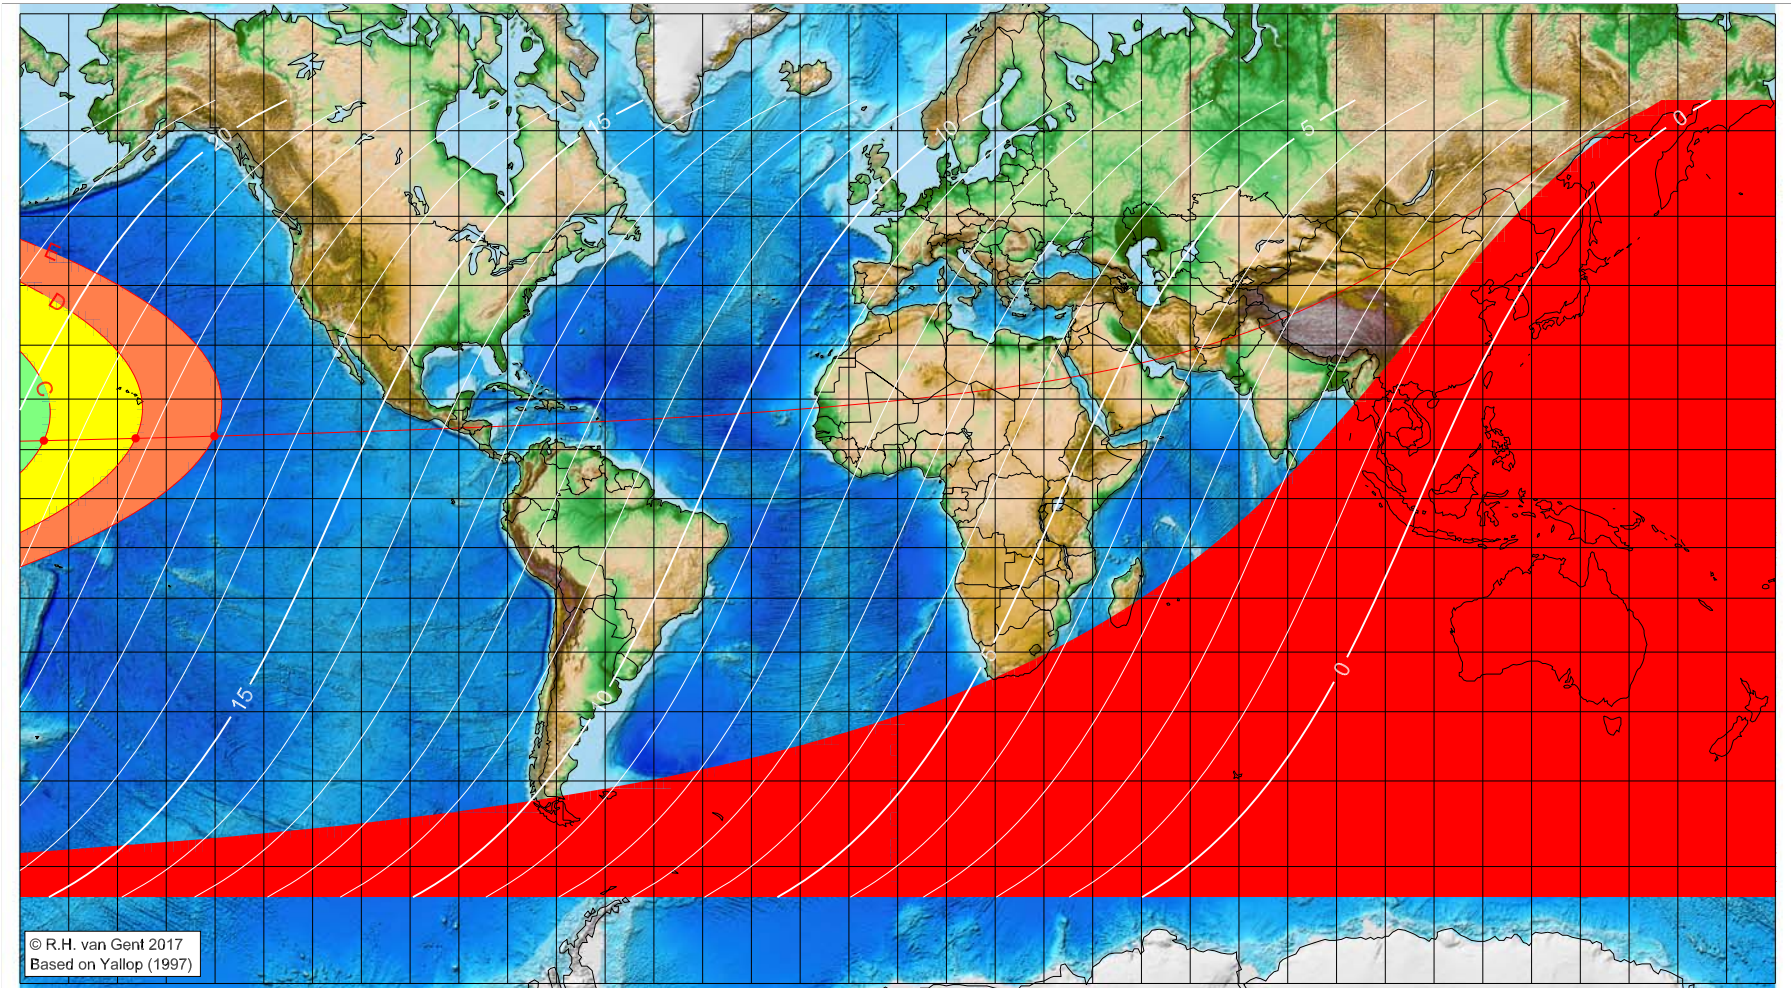

First visibility lunar crescent for Dhu 'l-Qa'da 1442 AH

Global visibility map for 10 June 2021 [Thursday]
Day of luni-solar conjunction

Astronomical New Moon: 10 June 2021, 10h 52.6m (UTC)

First visibility (●)

Astronomical (Brown) Lunation Number = 1218
Islamic Lunation Number = 17303
TT - UT [= ΔT] = 1.2 min

- A – easily visible to the unaided eye
- B – visible under perfect atmospheric conditions
- C – visible to the unaided eye after found with optical aid
- D – only visible with binoculars or conventional telescopes
- E – not visible with conventional telescopes
- F – below Danjon limit (7°)
- moonset before sunset
- before conjunction (astronomical new moon)

Longitude (°)	Latitude (°)	Lunar age (h)
-175.11	11.81	19.47
-156.29	12.27	18.21
-140.13	12.70	17.13

Lunar age (in hours) is given for the 'best time', defined as the moment 4/9ths between sunset and moonset