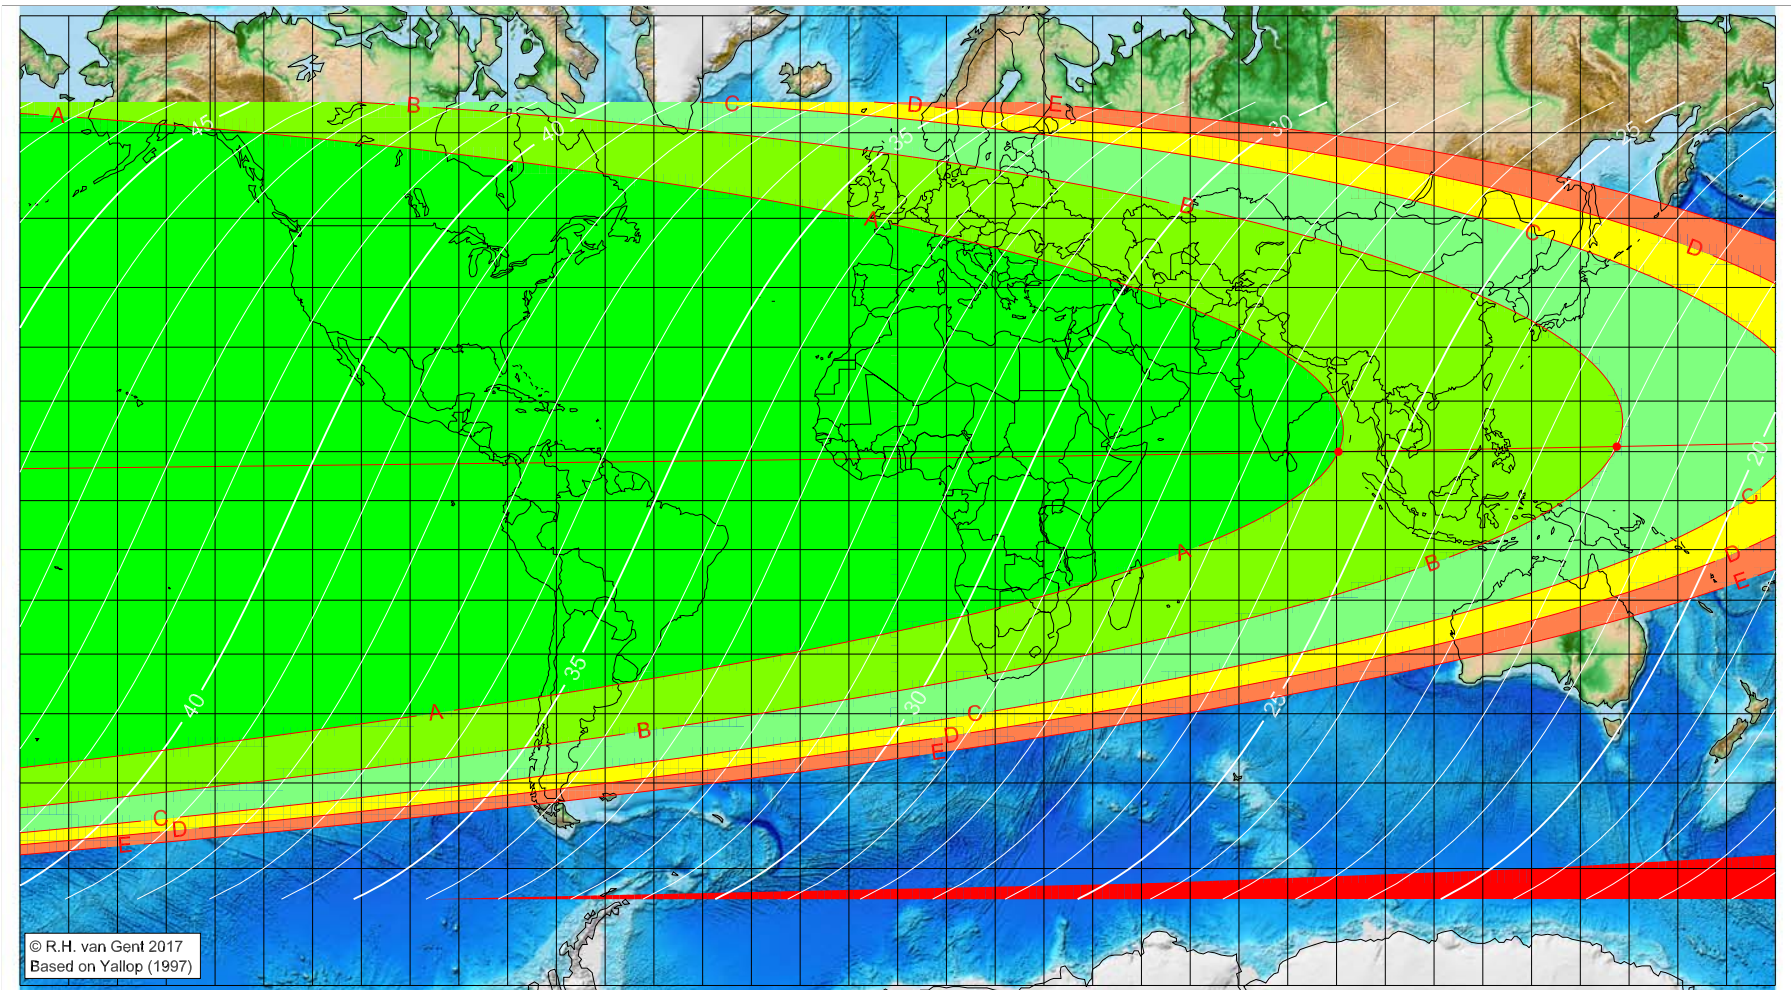

First visibility lunar crescent for Dhu 'l-Qa' da 1442 AH

Global visibility map for 11 June 2021 [Friday]
Day after luni-solar conjunction

Astronomical New Moon: 10 June 2021, 10h 52.6m (UTC)

First visibility (•)

Astronomical (Brown) Lunation Number = 1218
Islamic Lunation Number = 17303
TT - UT [= ΔT] = 1.2 min

- A – easily visible to the unaided eye
- B – visible under perfect atmospheric conditions
- C – visible to the unaided eye after found with optical aid
- D – only visible with binoculars or conventional telescopes
- E – not visible with conventional telescopes
- F – below Danjon limit (7°)
- moonset before sunset
- before conjunction (astronomical new moon)

Longitude (°)	Latitude (°)	Lunar age (h)
90.39	9.98	25.81
147.48	11.01	21.98
visible on the previous evening		
visible on the previous evening		

Lunar age (in hours) is given for the 'best time', defined as the moment 4/9ths between sunset and moonset