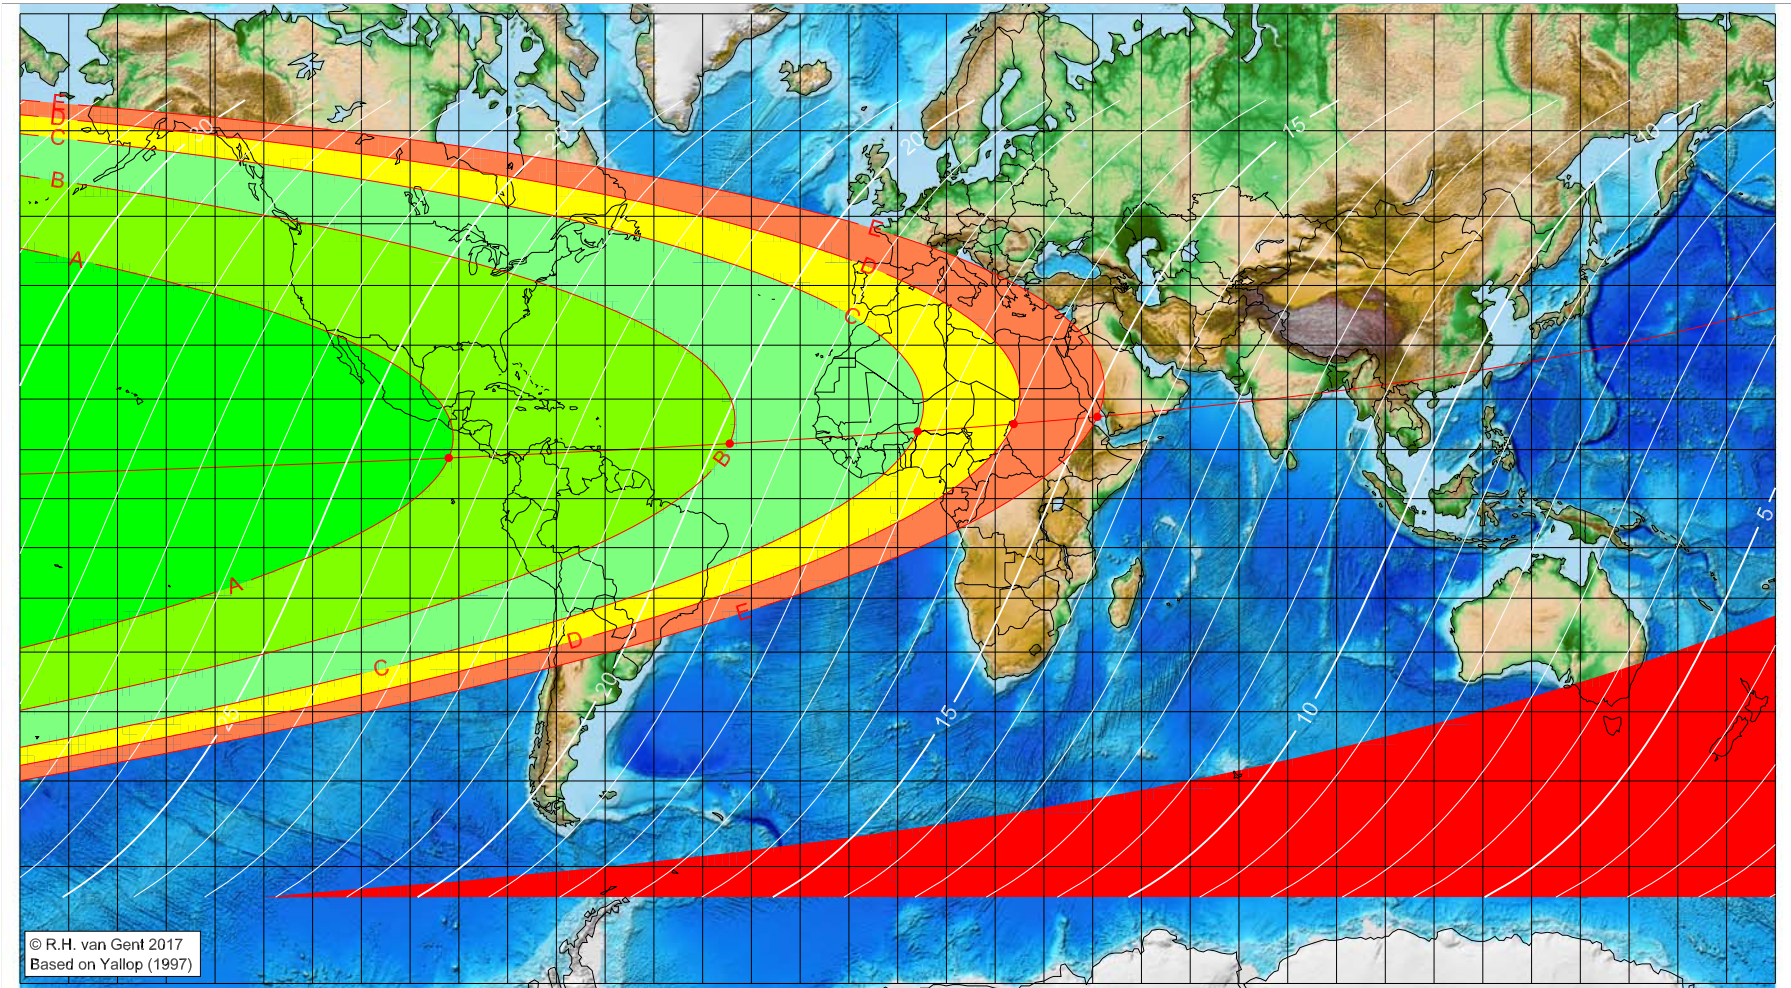

First visibility lunar crescent for Dhu 'l-Hijja 1442 AH

Global visibility map for 10 July 2021 [Saturday]
Day of luni-solar conjunction

© R.H. van Gent 2017
Based on Yallop (1997)

Astronomical New Moon: 10 July 2021, 1h 16.6m (UTC)

First visibility (•)

Astronomical (Brown) Lunation Number = 1219
Islamic Lunation Number = 17304
TT - UT [= ΔT] = 1.2 min

- A – easily visible to the unaided eye
- B – visible under perfect atmospheric conditions
- C – visible to the unaided eye after found with optical aid
- D – only visible with binoculars or conventional telescopes
- E – not visible with conventional telescopes
- F – below Danjon limit (7°)
- moonset before sunset
- before conjunction (astronomical new moon)

Longitude (°)	Latitude (°)	Lunar age (h)
-92.07	8.31	23.61
-34.44	11.21	19.79
4.08	13.65	17.26
23.79	15.12	15.97
40.95	16.54	14.85

Lunar age (in hours) is given for the 'best time', defined as the moment 4/9ths between sunset and moonset