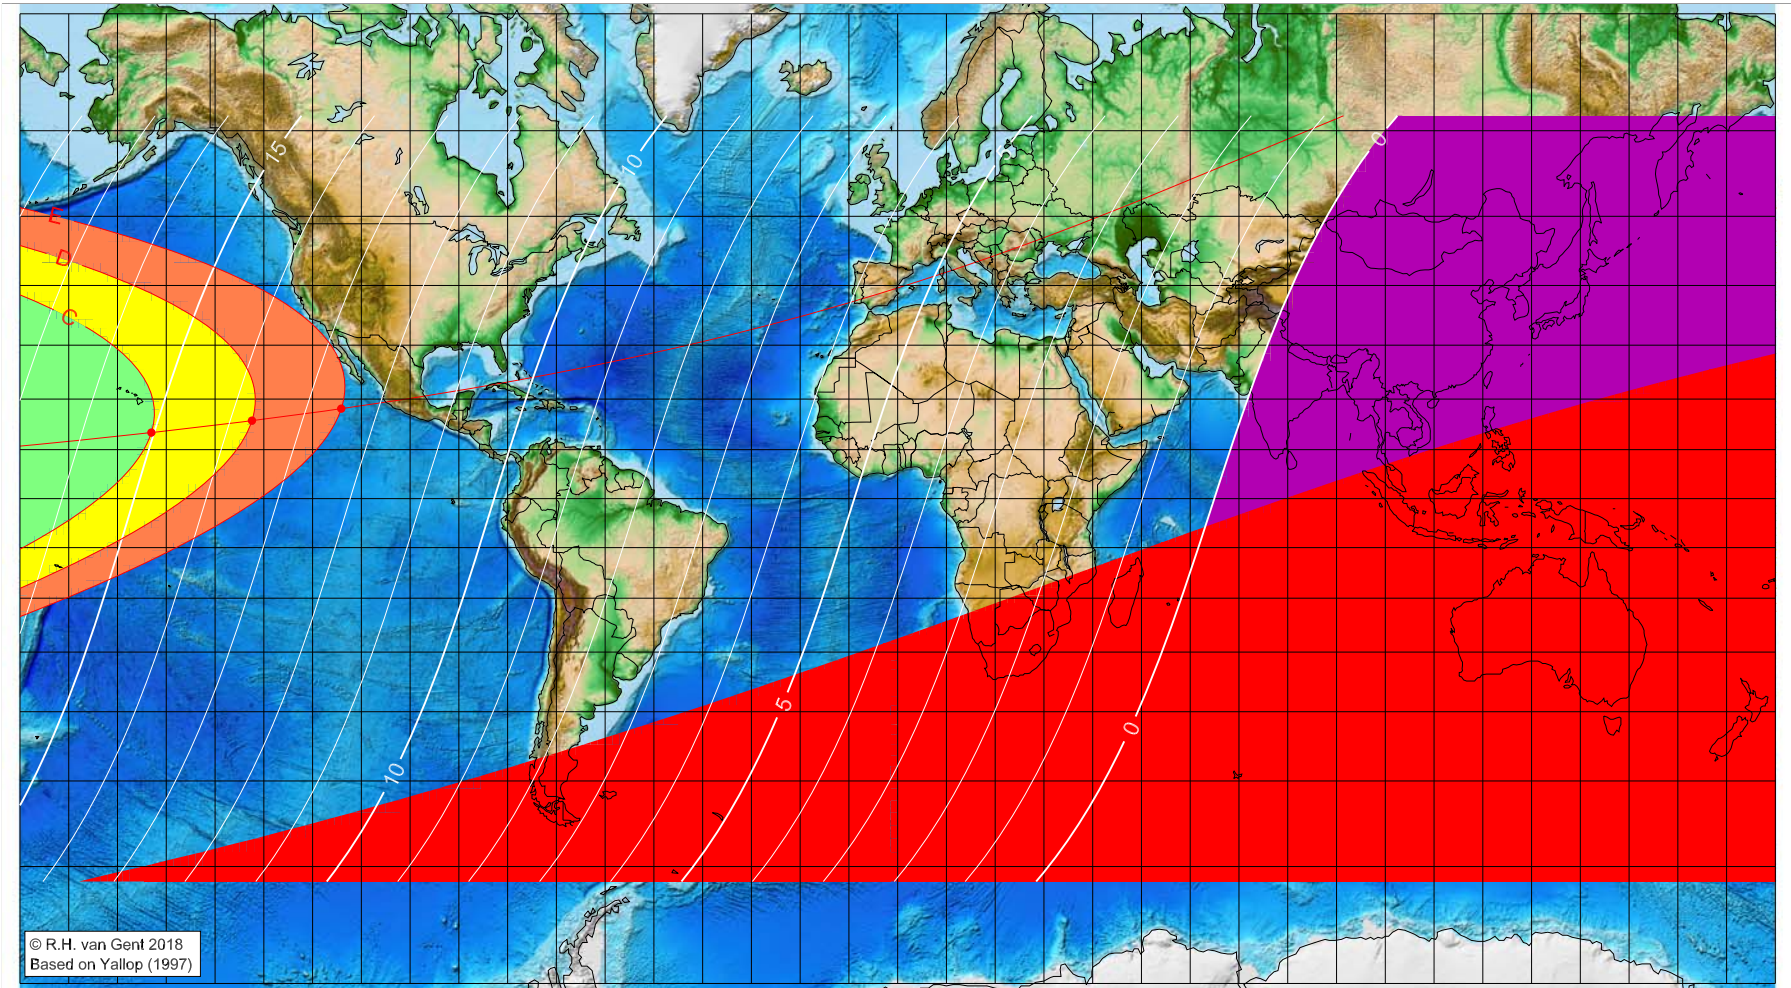

First visibility lunar crescent for Muḥarram 1443 AH

Global visibility map for 8 August 2021 [Sunday]
Day of luni-solar conjunction

Astronomical New Moon: 8 August 2021, 13h 50.2m (UTC)

First visibility (•)

Astronomical (Brown) Lunation Number = 1220
Islamic Lunation Number = 17305
TT - UT [= ΔT] = 1.2 min

- A – easily visible to the unaided eye
- B – visible under perfect atmospheric conditions
- C – visible to the unaided eye after found with optical aid
- D – only visible with binoculars or conventional telescopes
- E – not visible with conventional telescopes
- F – below Danjon limit (7°)

Longitude (°)	Latitude (°)	Lunar age (h)
-153.06	13.42	15.04
-132.43	15.79	13.70
-114.12	18.14	12.51

Lunar age (in hours) is given for the 'best time', defined as the moment 4/9ths between sunset and moonset

■ moonset before sunset

■ before conjunction (astronomical new moon)

More info: <http://www.staff.science.uu.nl/~gent0113/>