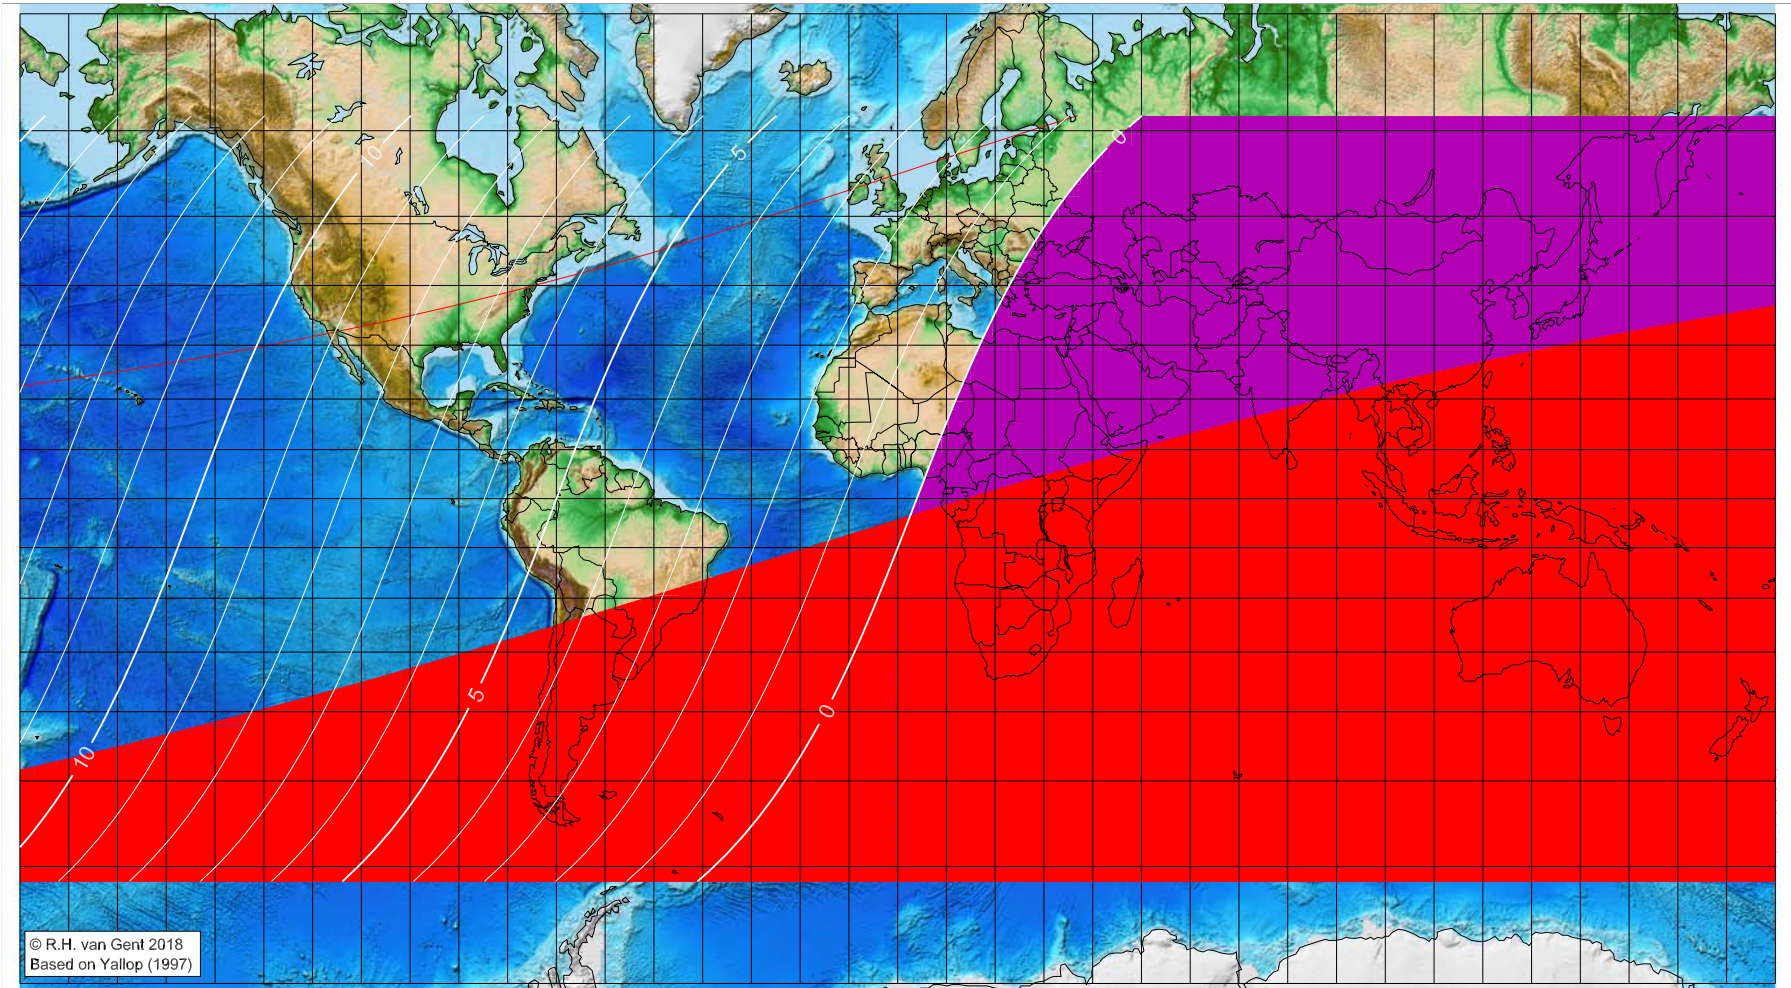

First visibility lunar crescent for Muḥarram 1444 AH

Global visibility map for 28 July 2022 [Thursday]
Day of luni-solar conjunction

Astronomical New Moon: 28 July 2022, 17h 54.9m (UTC)

First visibility (•)

Astronomical (Brown) Lunation Number = 1232
Islamic Lunation Number = 17317
TT - UT [= ΔT] = 1.2 min

- A – easily visible to the unaided eye
- B – visible under perfect atmospheric conditions
- C – visible to the unaided eye after found with optical aid
- D – only visible with binoculars or conventional telescopes
- E – not visible with conventional telescopes
- F – below Danjon limit (7°)
- moonset before sunset
- before conjunction (astronomical new moon)

| Longitude (°) | Latitude (°) | Lunar age (h) |
|---------------|--------------|------------------------------------|
| | | not visible until the next evening |
| | | not visible until the next evening |
| | | not visible until the next evening |
| | | not visible until the next evening |
| | | not visible until the next evening |

Lunar age (in hours) is given for the 'best time', defined as the moment 4/9ths between sunset and moonset

More info: <http://www.staff.science.uu.nl/~gent0113/>