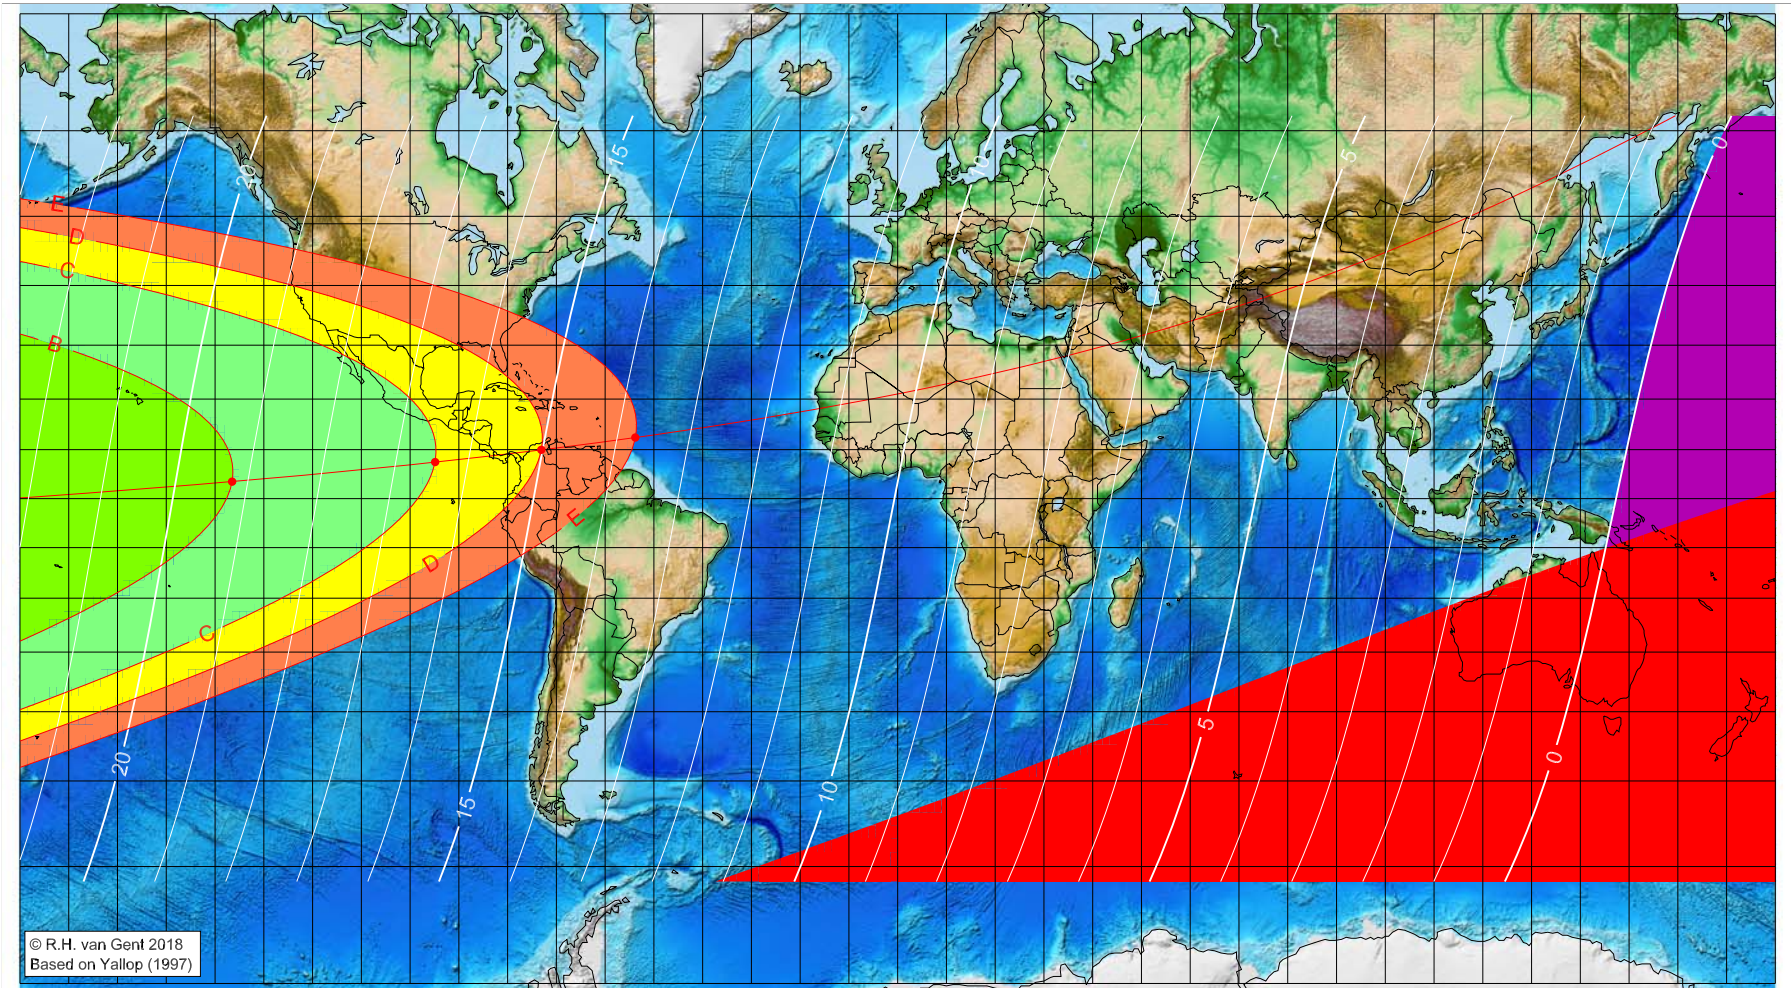

# First visibility lunar crescent for Şafar 1444 AH

Global visibility map for 27 August 2022 [Saturday]  
Day of luni-solar conjunction

Astronomical New Moon: 27 August 2022, 8h 17.1m (UTC)

First visibility (●)

Astronomical (Brown) Lunation Number = 1233

Islamic Lunation Number = 17318

TT - UT [= ΔT] = 1.2 min

Lunar age (in hours) is given for the 'best time',  
defined as the moment 4/9ths between sunset  
and moonset

- A – easily visible to the unaided eye
- B – visible under perfect atmospheric conditions
- C – visible to the unaided eye after found with optical aid
- D – only visible with binoculars or conventional telescopes
- E – not visible with conventional telescopes
- F – below Danjon limit (7°)

■ moonset before sunset

■ before conjunction (astronomical new moon)

Longitude (°)	Latitude (°)	Lunar age (h)
-136.50	3.48	19.22
-94.86	7.48	16.46
-73.09	9.96	15.02
-53.81	12.43	13.75

More info: <http://www.staff.science.uu.nl/~gent0113/>