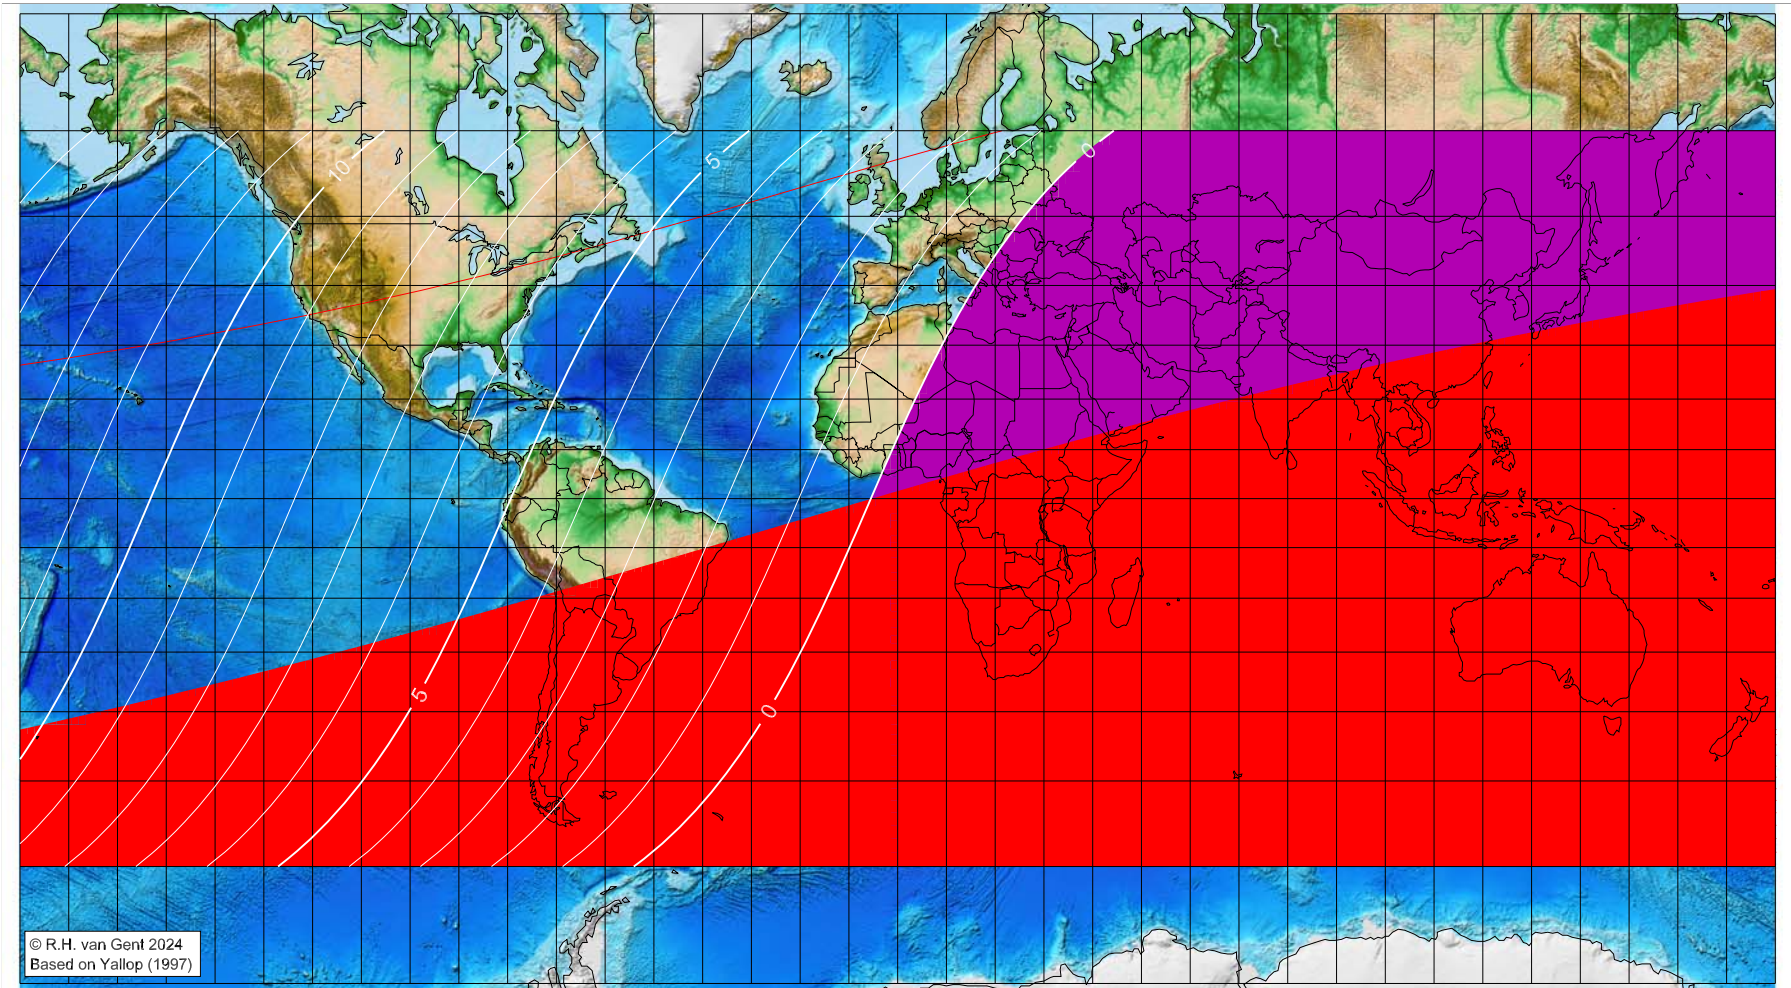

First visibility lunar crescent for Muḥarram 1445 AH

Global visibility map for 17 July 2023 [Monday]
Day of luni-solar conjunction

Astronomical New Moon: 17 July 2023, 18h 31.8m (UTC)

First visibility (•)

Astronomical (Brown) Lunation Number = 1244
Islamic Lunation Number = 17329
TT - UT [= ΔT] = 1.2 min

- A – easily visible to the unaided eye
- B – visible under perfect atmospheric conditions
- C – visible to the unaided eye after found with optical aid
- D – only visible with binoculars or conventional telescopes
- E – not visible with conventional telescopes
- F – below Danjon limit (7°)

Longitude (°) Latitude (°) Lunar age (h)
not visible until the next evening
not visible until the next evening
not visible until the next evening
not visible until the next evening
not visible until the next evening

Lunar age (in hours) is given for the 'best time',
defined as the moment 4/9ths between sunset
and moonset

■ moonset before sunset

■ before conjunction (astronomical new moon)

More info: <https://webspacescience.uu.nl/~gent0113/>