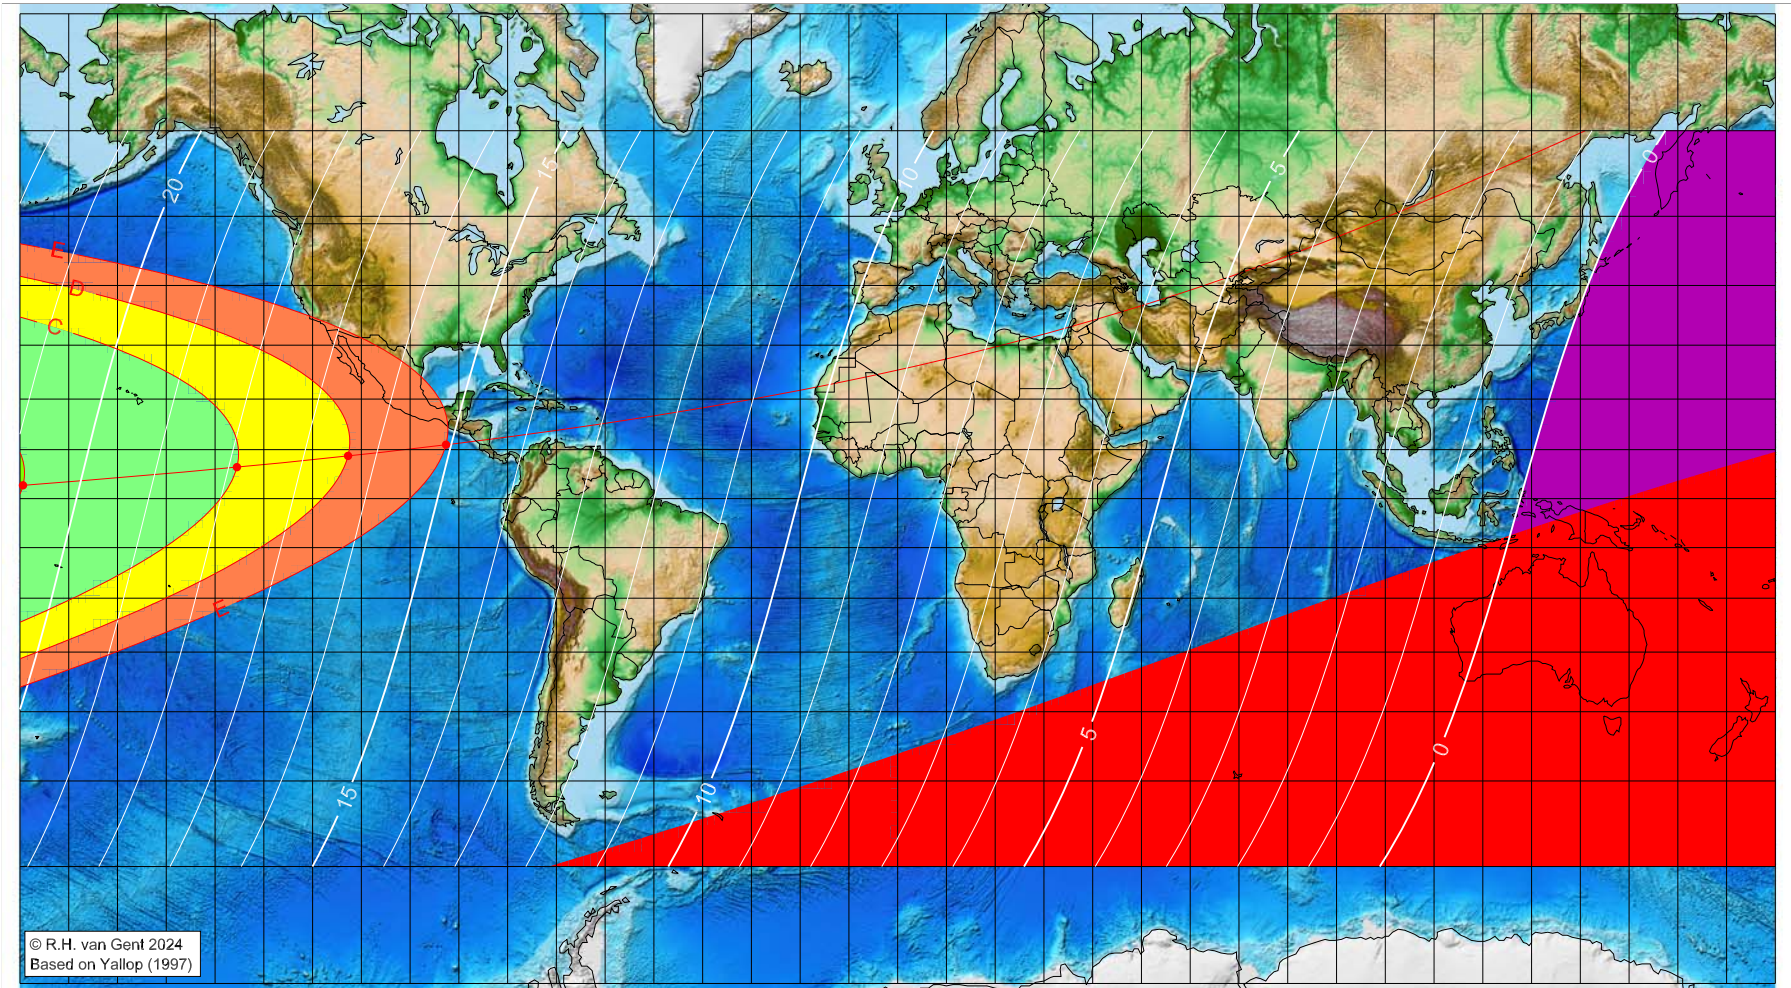

First visibility lunar crescent for Şafar 1445 AH

Global visibility map for 16 August 2023 [Wednesday]
Day of luni-solar conjunction

Astronomical New Moon: 16 August 2023, 9h 38.1m (UTC)

First visibility (●)

Astronomical (Brown) Lunation Number = 1245
Islamic Lunation Number = 17330
TT - UT [= ΔT] = 1.2 min

- A – easily visible to the unaided eye
- B – visible under perfect atmospheric conditions
- C – visible to the unaided eye after found with optical aid
- D – only visible with binoculars or conventional telescopes
- E – not visible with conventional telescopes
- F – below Danjon limit (7°)

Longitude (°)	Latitude (°)	Lunar age (h)
-179.39	2.73	20.78
-135.51	6.44	17.89
-112.72	8.73	16.39
-92.63	10.99	15.07

Lunar age (in hours) is given for the 'best time', defined as the moment 4/9ths between sunset and moonset

■ moonset before sunset

■ before conjunction (astronomical new moon)

More info: <https://webspacescience.uu.nl/~gent0113/>