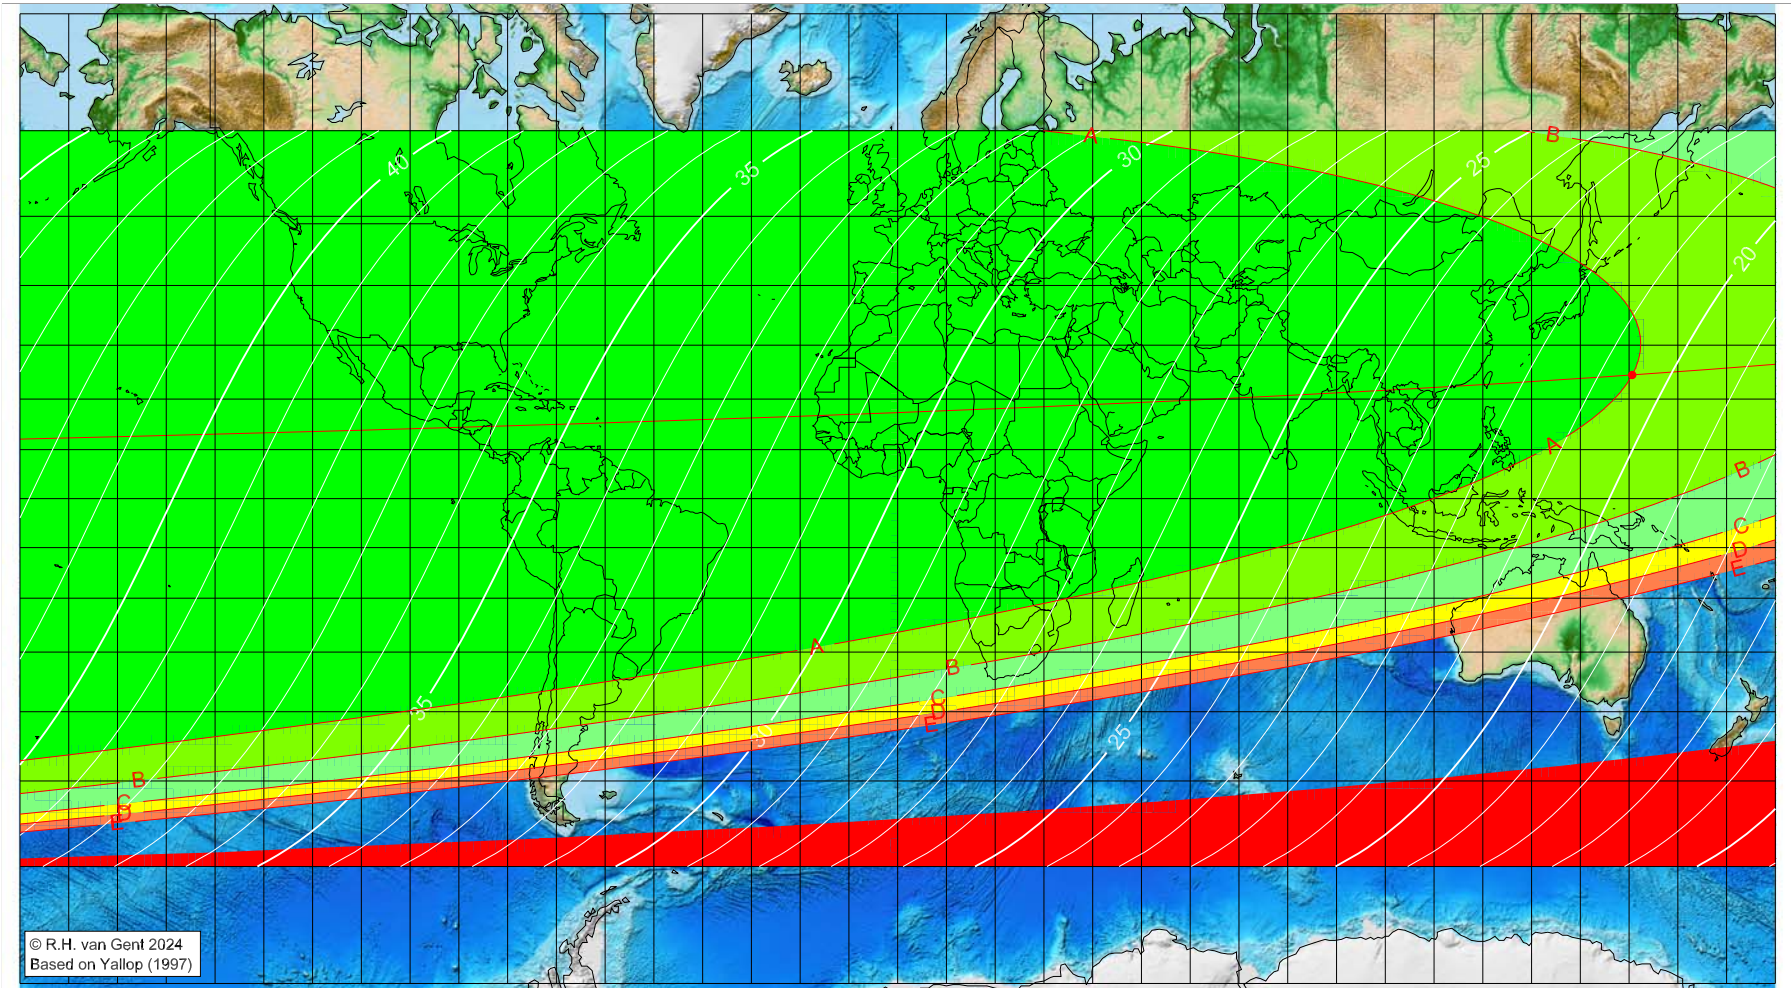

First visibility lunar crescent for Dhu 'l-Hijja 1445 AH

Global visibility map for 7 June 2024 [Friday]
Day after luni-solar conjunction

© R.H. van Gent 2024
Based on Yallop (1997)

Astronomical New Moon: 6 June 2024, 12h 37.7m (UTC)

First visibility (●)

Longitude (°)	Latitude (°)	Lunar age (h)
150.65	24.57	20.53
visible on the previous evening		
visible on the previous evening		
visible on the previous evening		

Astronomical (Brown) Lunation Number = 1255
Islamic Lunation Number = 17340
TT - UT [= ΔT] = 1.2 min

Lunar age (in hours) is given for the 'best time',
defined as the moment 4/9ths between sunset
and moonset

- A – easily visible to the unaided eye
- B – visible under perfect atmospheric conditions
- C – visible to the unaided eye after found with optical aid
- D – only visible with binoculars or conventional telescopes
- E – not visible with conventional telescopes
- F – below Danjon limit (7°)
- moonset before sunset
- before conjunction (astronomical new moon)