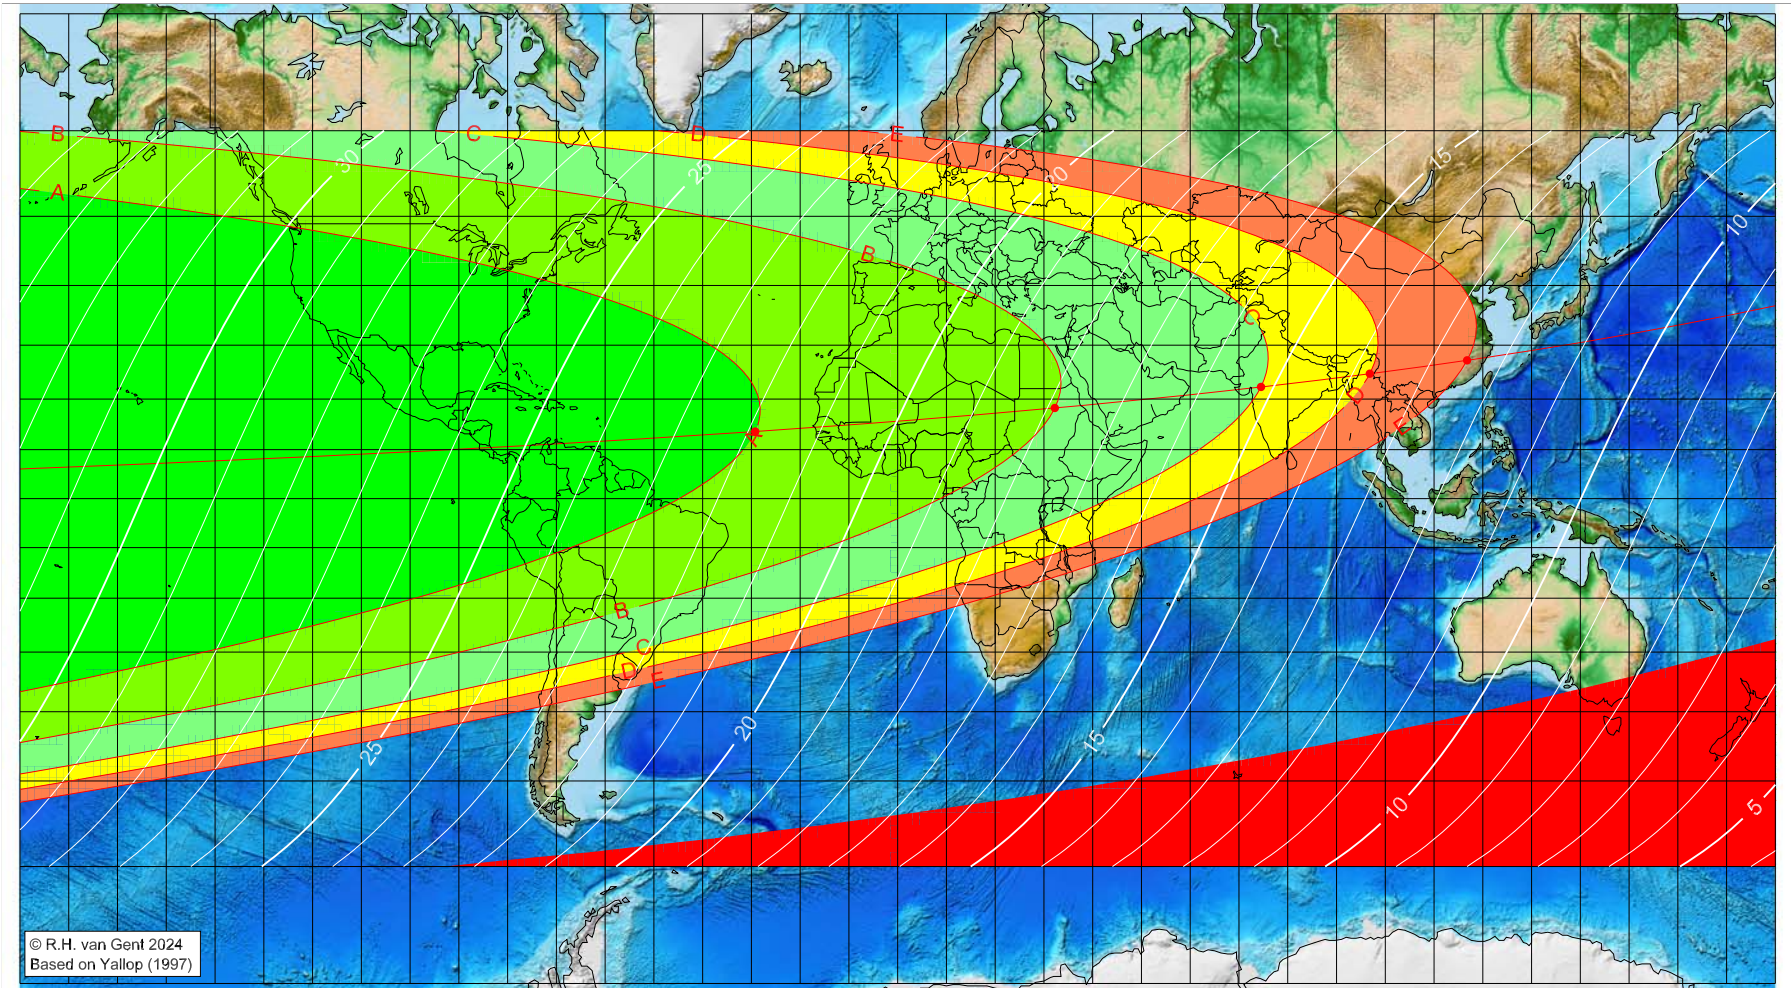

Longitude (°) Latitude (°) Lunar age (h)
not visible until the next evening
not visible until the next evening
not visible until the next evening
not visible until the next evening
not visible until the next evening

■ before conjunction (astronomical new moon)

Lunar age (in hours) is given for the 'best time', defined as the moment 4/9ths between sunset and moonset

More info: <https://webspacescience.uu.nl/~gent0113/>

First visibility lunar crescent for Muḥarram 1446 AH

Global visibility map for 6 July 2024 [Saturday]
Day after luni-solar conjunction

Astronomical New Moon: 5 July 2024, 22h 57.3m (UTC)

First visibility (●)

Astronomical (Brown) Lunation Number = 1256

Islamic Lunation Number = 17341

TT - UT [= ΔT] = 1.2 min

Lunar age (in hours) is given for the 'best time',
defined as the moment 4/9ths between sunset
and moonset