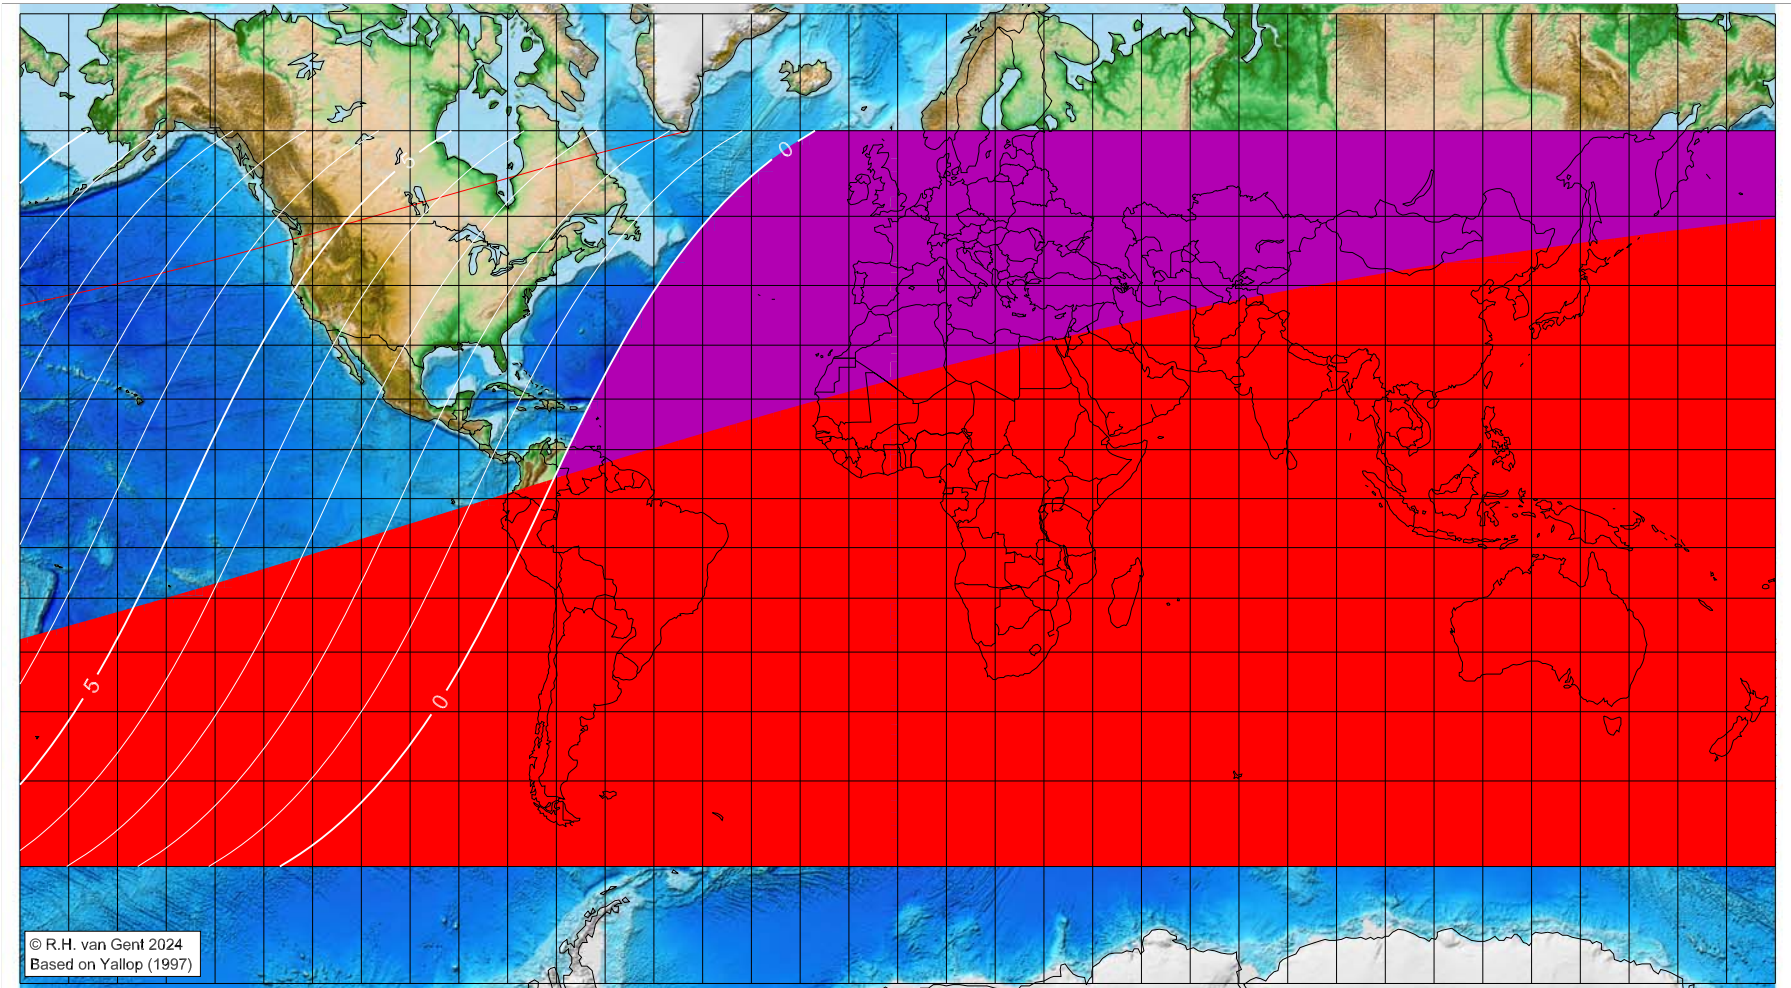

First visibility lunar crescent for Muḥarram 1446 AH

Global visibility map for 5 July 2024 [Friday]
Day of luni-solar conjunction

Astronomical New Moon: 5 July 2024, 22h 57.3m (UTC)

First visibility (•)

Astronomical (Brown) Lunation Number = 1256
Islamic Lunation Number = 17341
TT - UT [= ΔT] = 1.2 min

- A – easily visible to the unaided eye
- B – visible under perfect atmospheric conditions
- C – visible to the unaided eye after found with optical aid
- D – only visible with binoculars or conventional telescopes
- E – not visible with conventional telescopes
- F – below Danjon limit (7°)
- moonset before sunset

First visibility lunar crescent for Muḥarram 1446 AH

Global visibility map for 6 July 2024 [Saturday]
Day after luni-solar conjunction

Astronomical New Moon: 5 July 2024, 22h 57.3m (UTC)

First visibility (●)

Astronomical (Brown) Lunation Number = 1256

Islamic Lunation Number = 17341

TT - UT [= ΔT] = 1.2 min

Lunar age (in hours) is given for the 'best time',
defined as the moment 4/9ths between sunset
and moonset