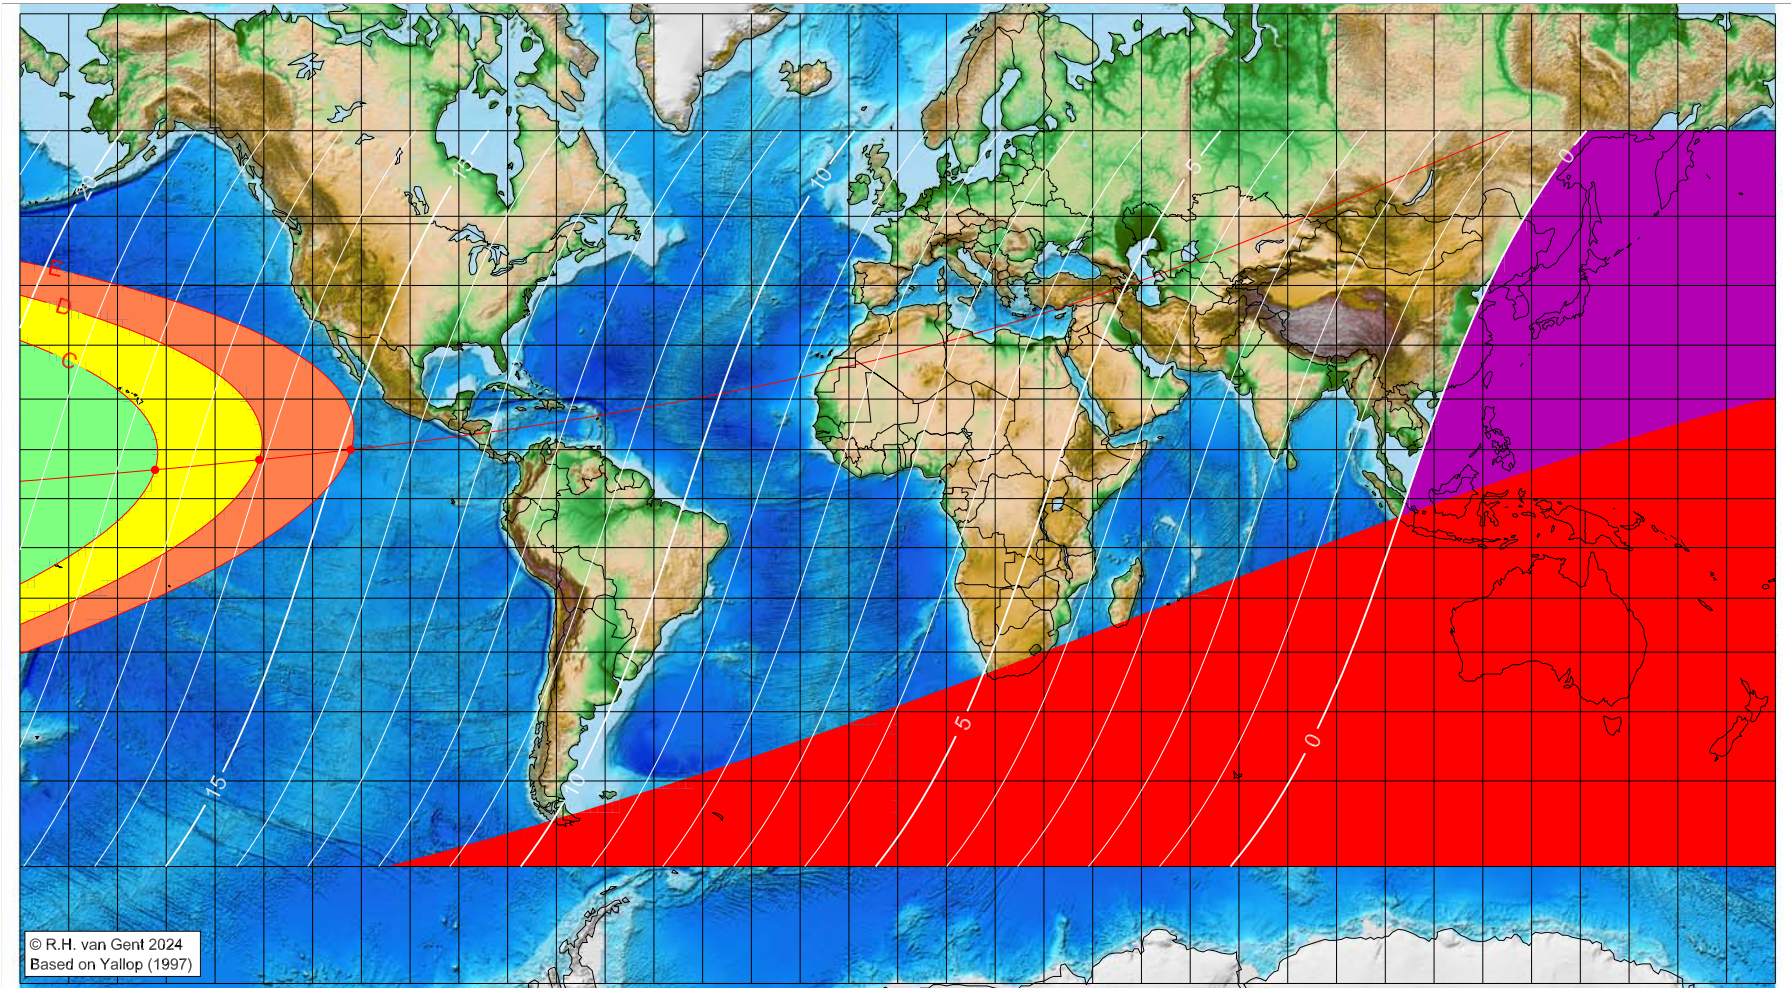

First visibility lunar crescent for Şafar 1446 AH

Global visibility map for 4 August 2024 [Sunday]
Day of luni-solar conjunction

Astronomical New Moon: 4 August 2024, 11h 13.0m (UTC)

First visibility (•)

Astronomical (Brown) Lunation Number = 1257
Islamic Lunation Number = 17342
TT - UT [= ΔT] = 1.2 min

- A – easily visible to the unaided eye
- B – visible under perfect atmospheric conditions
- C – visible to the unaided eye after found with optical aid
- D – only visible with binoculars or conventional telescopes
- E – not visible with conventional telescopes
- F – below Danjon limit (7°)

Longitude (°)	Latitude (°)	Lunar age (h)
-152.31	5.88	17.47
-130.93	7.95	16.07
-112.17	9.98	14.85

Lunar age (in hours) is given for the 'best time', defined as the moment 4/9ths between sunset and moonset

■ moonset before sunset

■ before conjunction (astronomical new moon)

More info: <https://webspacescience.uu.nl/~gent0113/>